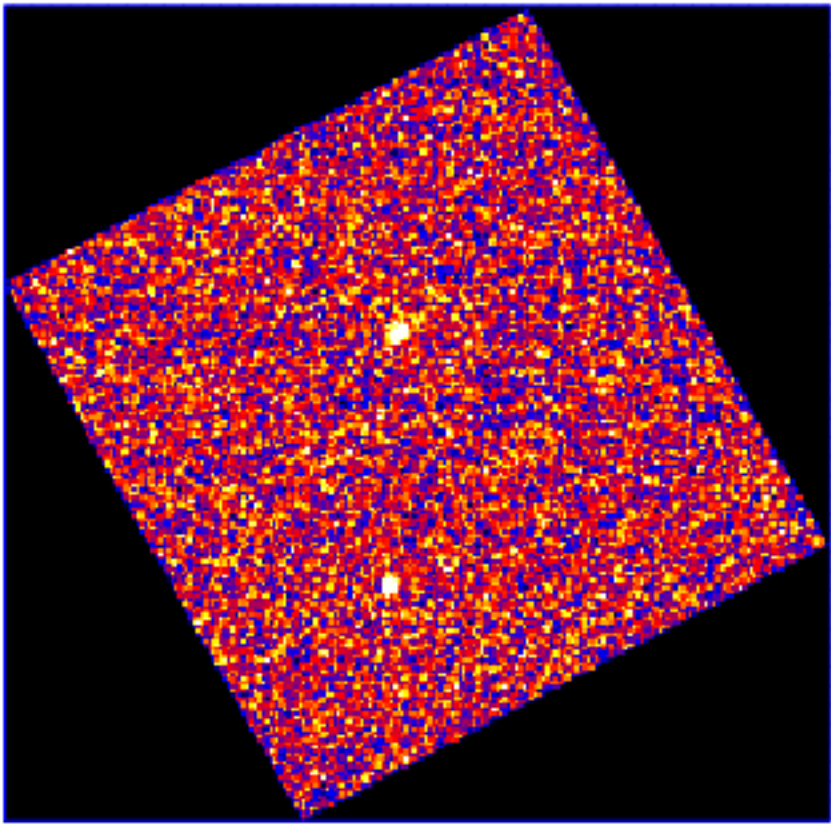

UVOT Finding Chart

OBSID 0110705000 / DATE-OBS 2022-05-18T06:25:31.4

32:30.0

33:00.0

30.0

-47:34:00.0

30.0

35:00.0

30.0

36.0

3:41:30.0

24.0

18.0

RA (J2000)