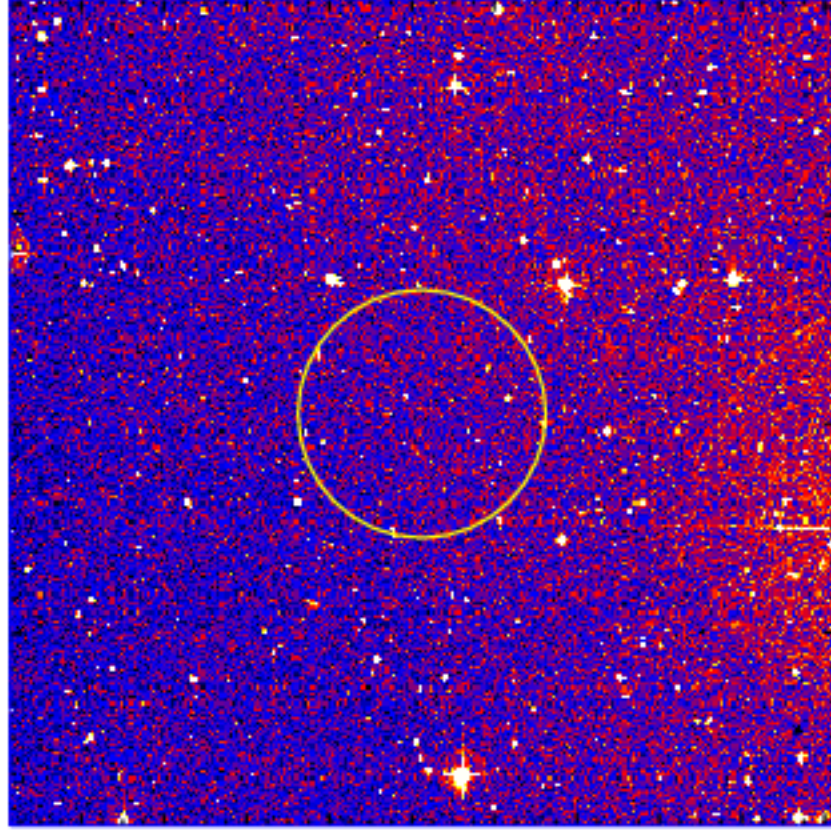

UVOT Finding Chart

OBSID 0110705000 / DATE-OBS 2022-05-18T06:34:23.3

Dec (J2000)
26:00.0
28:00.0
30:00.0
32:00.0
34:00.0
36:00.0
38:00.0
-47:40:00.0
42:00.0
44:00.0

42:00.0 30.0 3:41:00.0 40:30.0

RA (J2000)