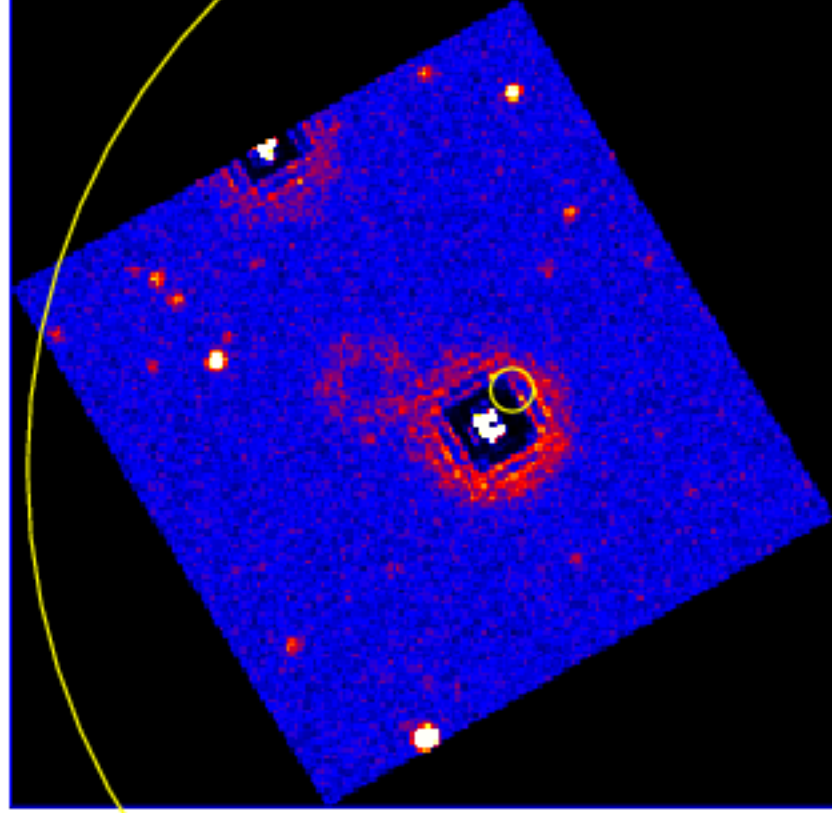

UVOT Finding Chart

OBSID 01108208000 / DATE-OBS 2022-05-27T22:33:40.0

36:30.0

37:00.0

30.0

Dec (J2000)

-15:38:00.0

30.0

39:00.0

30.0

16:20:00.0 56.0 52.0 19:48.0

RA (J2000)