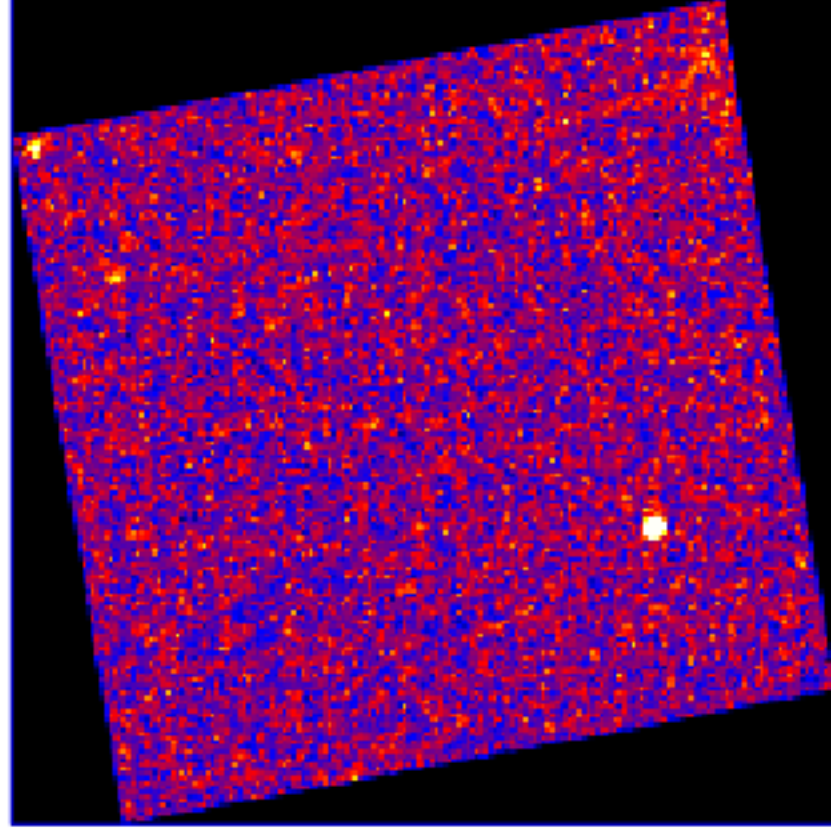

UVOT Finding Chart

OBSID 01114937000 / DATE-OBS 2022-07-06T16:11:31.1

22:00.0

30.0

-16:23:00.0

30.0

24:00.0

30.0