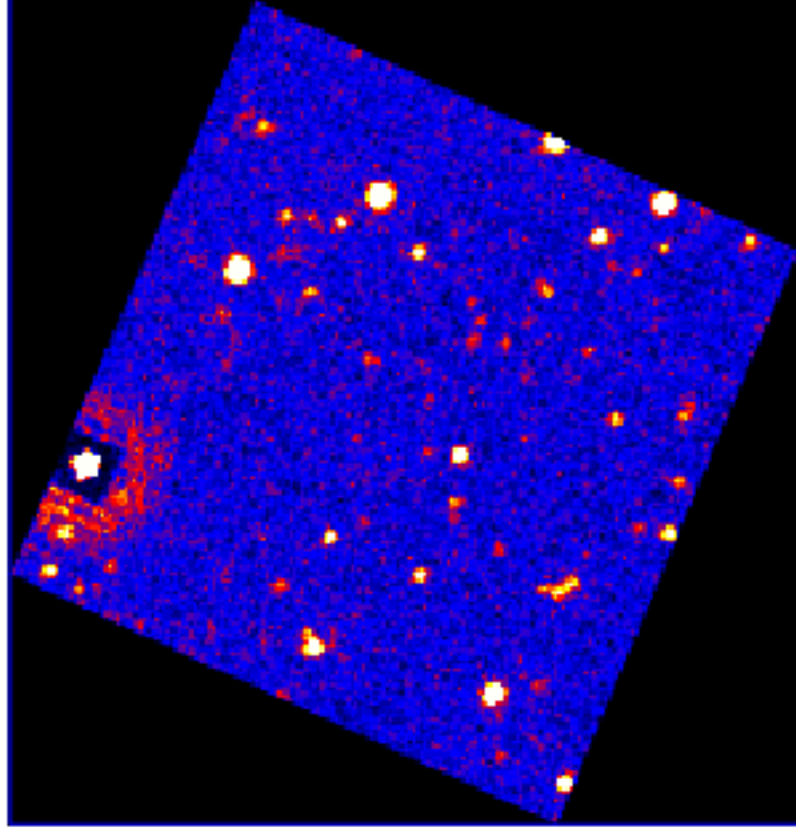

UVOT Finding Chart

OBSID 01116172000 / DATE-OBS 2022-07-14T06:12:18.8

19:00.0

30.0

-59:20:00.0

30.0

21:00.0

30.0