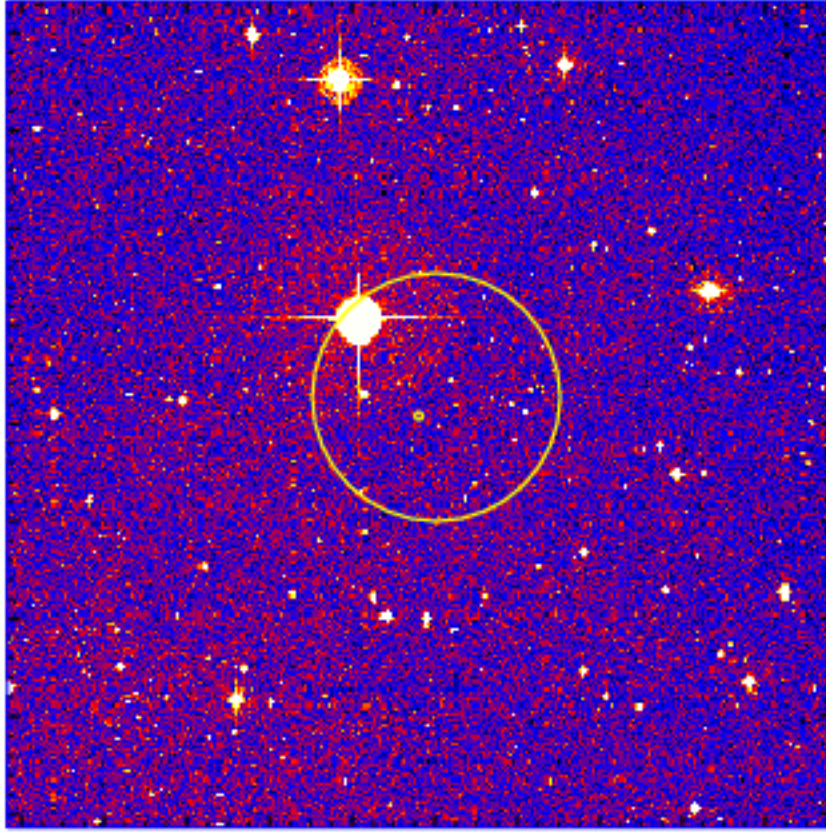

UVOT Finding Chart

OBSID 01116221000 / DATE-OBS 2022-07-14T14:57:46.9

10:00.0

12:00.0

14:00.0

16:00.0

18:00.0

-19:20:00.0

22:00.0

24:00.0

26:00.0

28:00.0

09:00.0

30.0

3:08:00.0

RA (J2000)