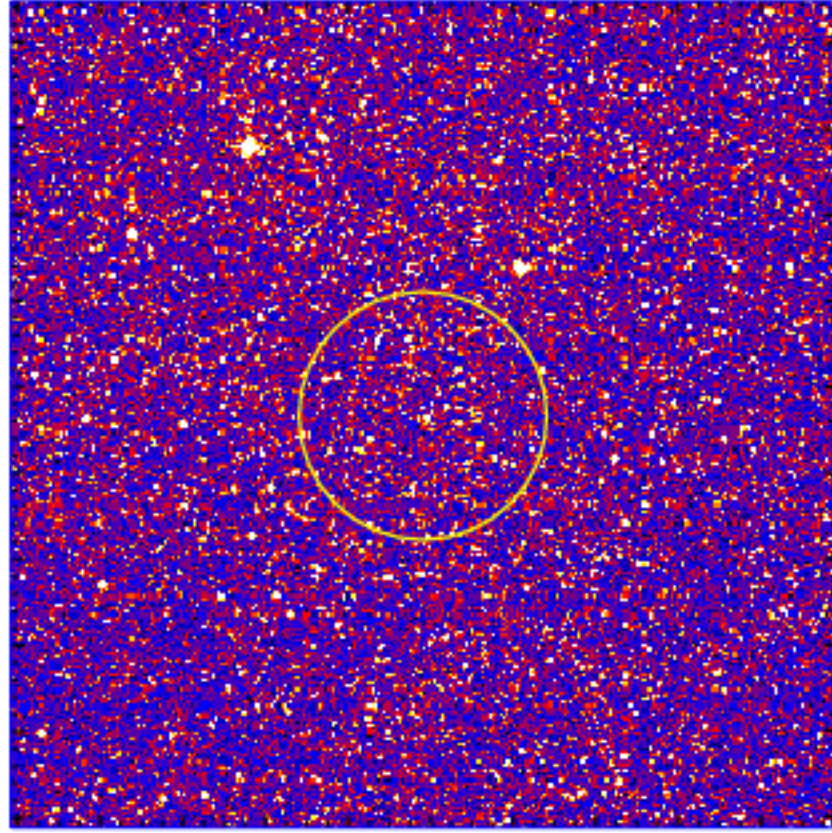

# UVOT Finding Chart

OBSID 01116441000 / DATE-OBS 2022-07-15T22:26:54.5

Dec (J2000)  
26:00.0  
28:00.0  
30:00.0  
32:00.0  
34:00.0  
36:00.0  
38:00.0  
-33:40:00.0  
42:00.0  
44:00.0

17:00:20.0 16:59:50.0 16:59:20.0 58:50.0

RA (J2000)

2000 2200 2400 2600 2800 3000 3200 3400 3600