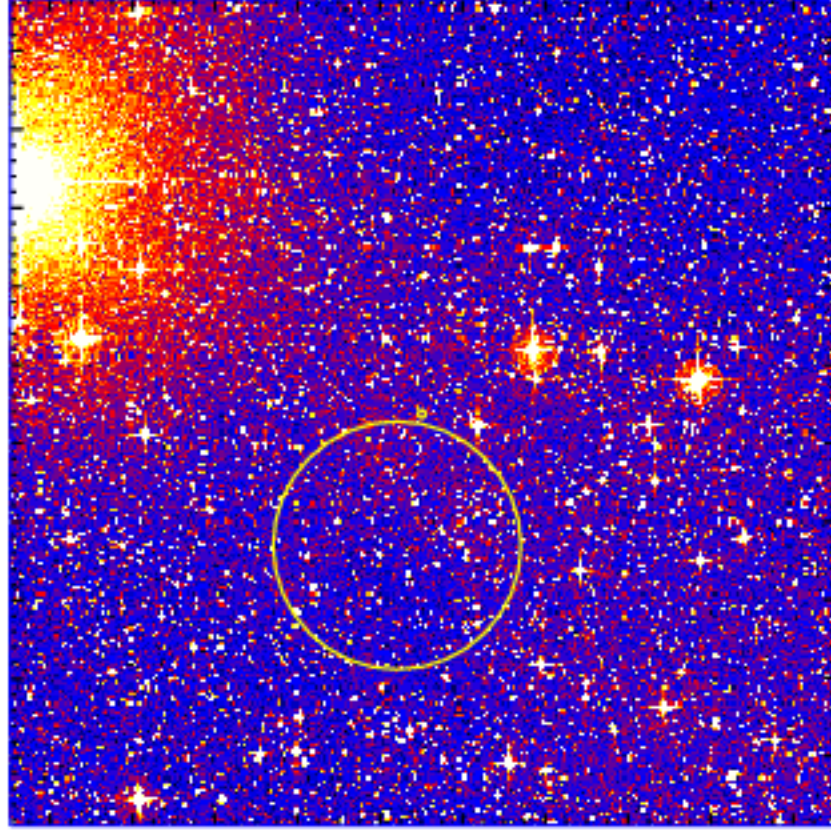

# UVOT Finding Chart

OBSID 01125106000 / DATE-OBS 2022-09-23T11:13:14.9

34:00.0

36:00.0

38:00.0

-40:40:00.0

42:00.0

44:00.0