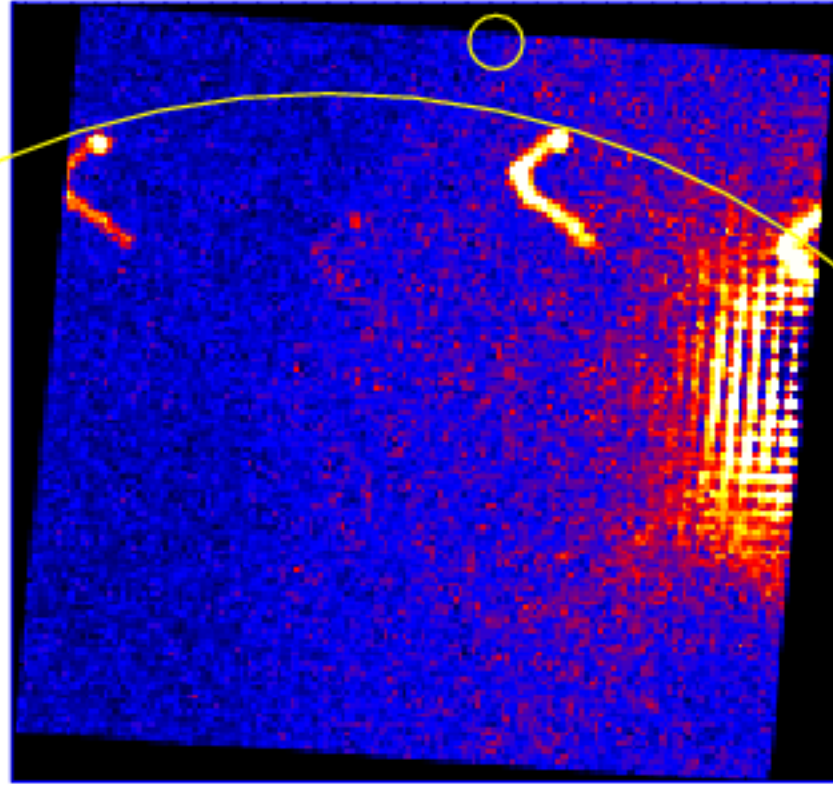

# UVOT Finding Chart

OBSID 01125106000 / DATE-OBS 2022-09-23T11:24:30.8

41:30.0

42:00.0

30.0

Dec (J2000)

-40:43:00.0

30.0

44:00.0

48.0

44.0

9:02:40.0

36.0

RA (J2000)

5

10