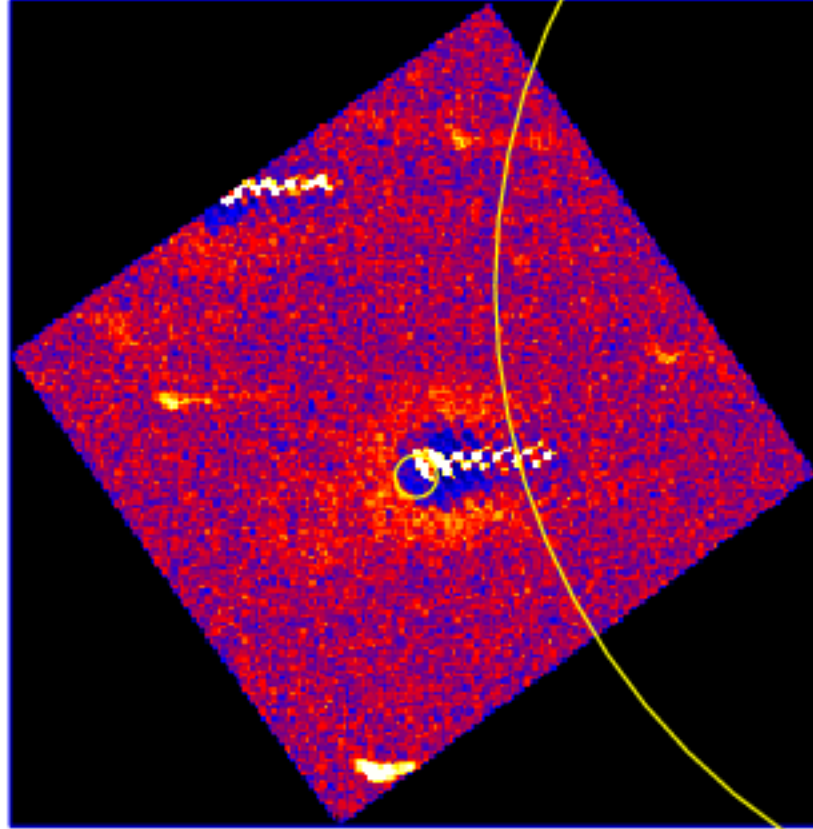

UVOT Finding Chart

OBSID 01125350000 / DATE-OBS 2022-09-26T08:13:38.5

45:30.0

46:00.0

30.0

-15:47:00.0

30.0

48:00.0

30.0

52.0

48.0

44.0

16:19:40.0

RA (J2000)