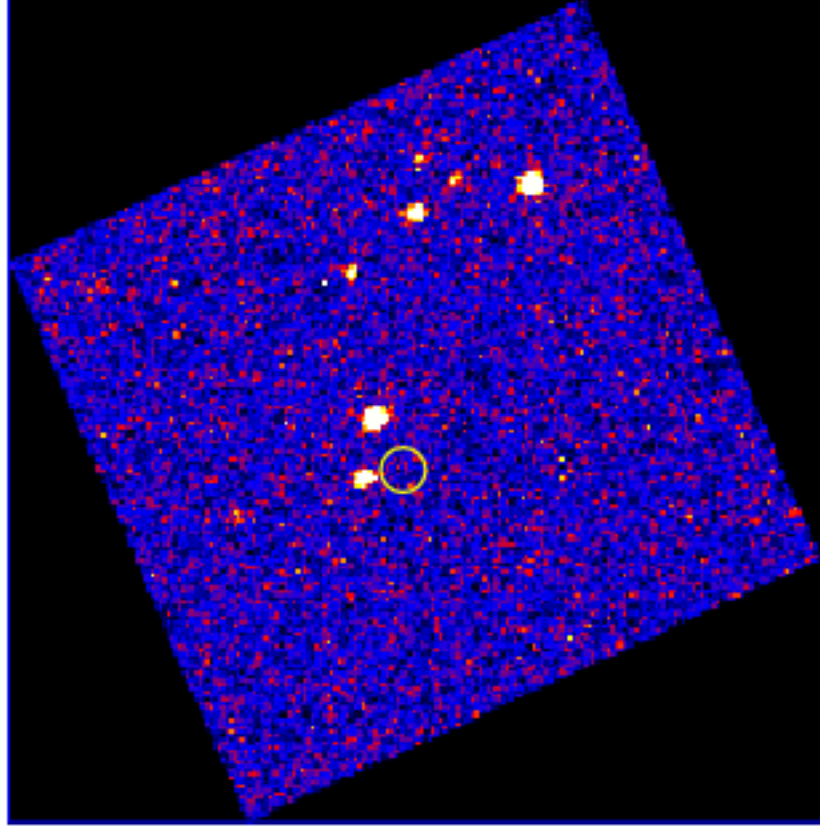

# UVOT Finding Chart

OBSID 01126853000 / DATE-OBS 2022-10-09T14:16:25.2

30.0

47:00.0

30.0

Dec (J2000)

19:46:00.0

30.0

45:00.0

44:30.0

08.0 04.0 19:13:00.0 12:56.0

RA (J2000)