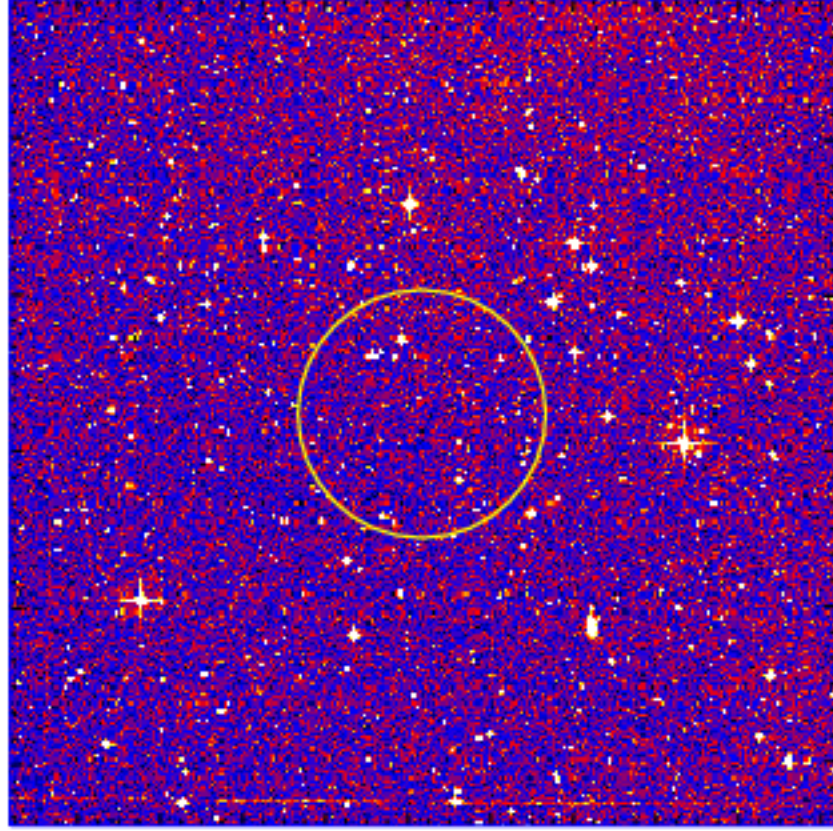

UVOT Finding Chart

OBSID 01142997000 / DATE-OBS 2022-12-02T20:08:21.9

40:00.0

42:00.0

44:00.0

46:00.0

48:00.0

-59:50:00.0

52:00.0

54:00.0

56:00.0

58:00.0

5:09:30.0

5:08:30.0

07:30.0

RA (J2000)