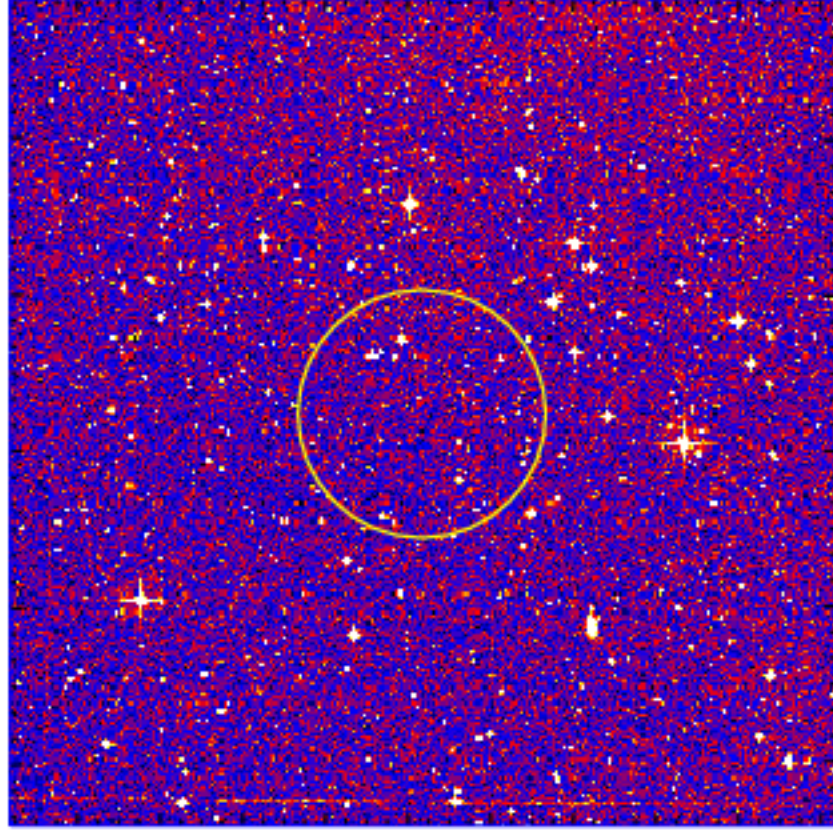

# UVOT Finding Chart

OBSID 01142997000 / DATE-OBS 2022-12-02T20:11:00.3

40:00.0

42:00.0

44:00.0

46:00.0

48:00.0

-59:50:00.0

52:00.0

54:00.0

56:00.0

58:00.0

5:09:30.0

5:08:30.0

07:30.0

RA (J2000)