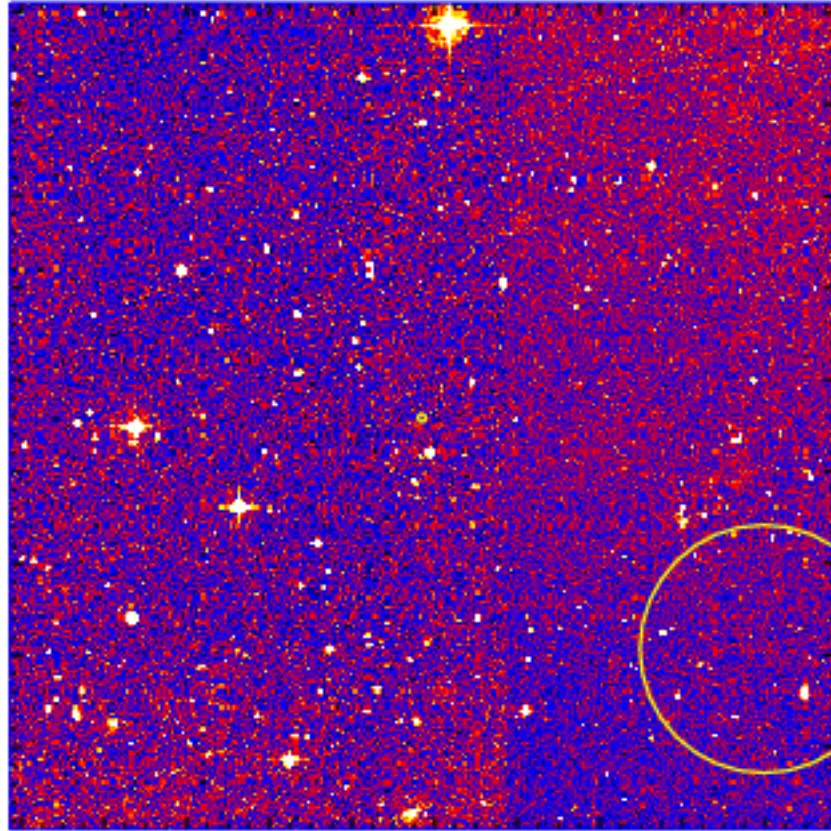

UVOT Finding Chart

OBSID 01144538000 / DATE-OBS 2022-12-15T03:57:25.5

08:00.0

10:00.0

12:00.0

14:00.0

16:00.0

18:00.0

-27:20:00.0

22:00.0

24:00.0

26:00.0

20.0 3:39:00.0 40.0 20.0 38:00.0

RA (J2000)

3000

3500

4000

4500

5000