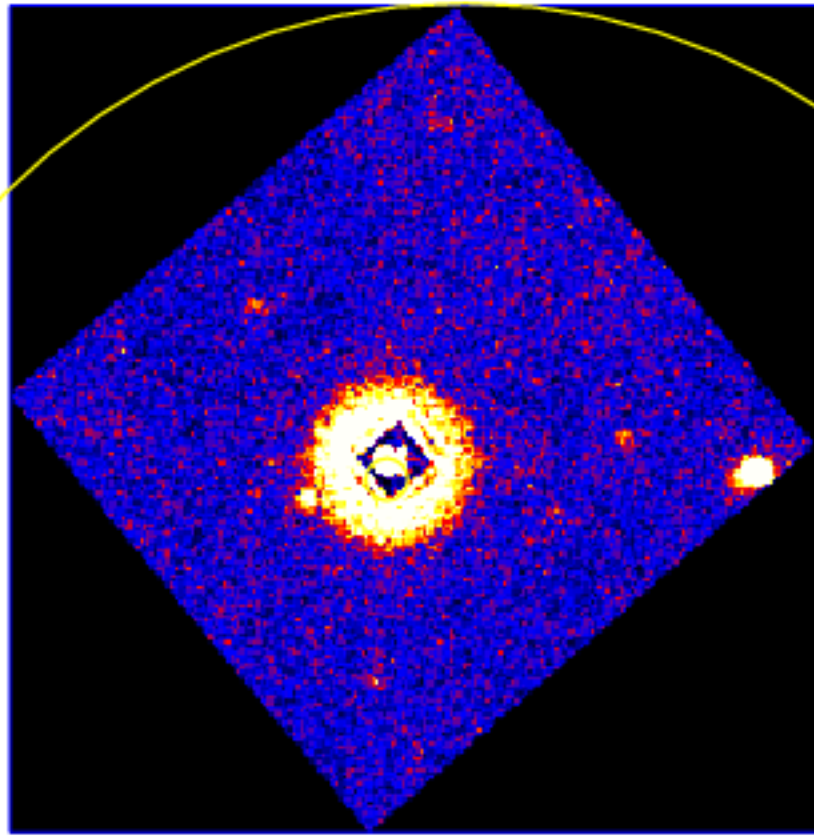

UVOT Finding Chart

OBSID 01150107000 / DATE-OBS 2023-01-21T05:49:29.5

30.0

33:00.0

30.0

32:00.0

30.0

31:00.0