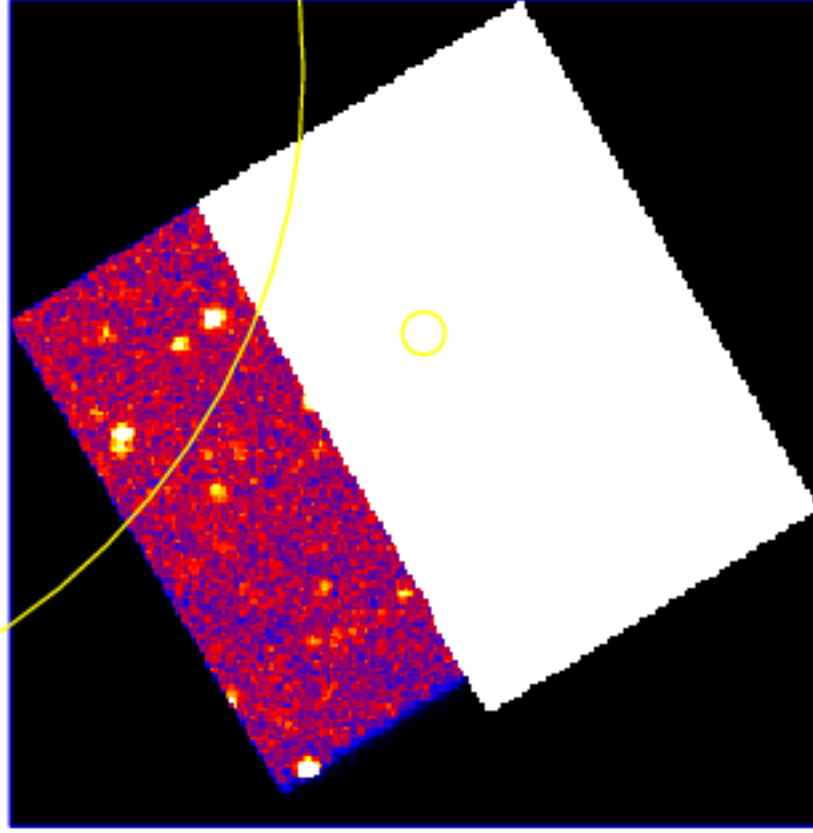

UVOT Finding Chart

OBSID 01152509000 / DATE-OBS 2023-02-04T03:00:04.1

53:30.0

54:00.0

30.0

-50:55:00.0

30.0

56:00.0