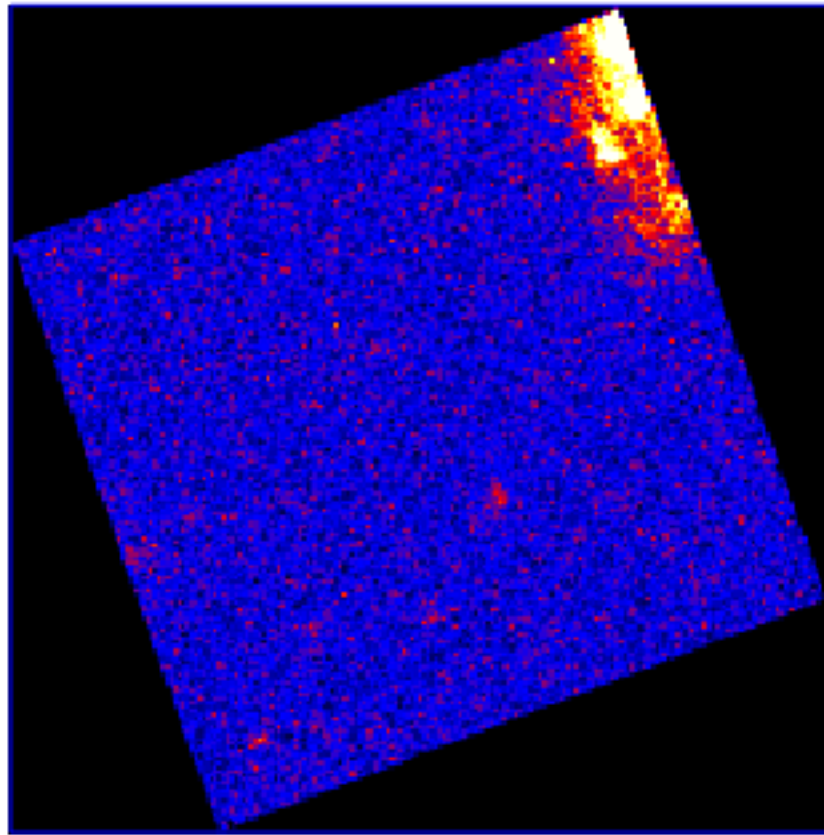

**UVOT Finding Chart**

**OBSID 01152764000 / DATE-OBS 2023-02-05T10:32:02.2**

30.0

42:00.0

30.0

41:00.0

30.0

46:40:00.0

26.0

13:28:20.0

14.0

**RA (J2000)**

5

10

15

20