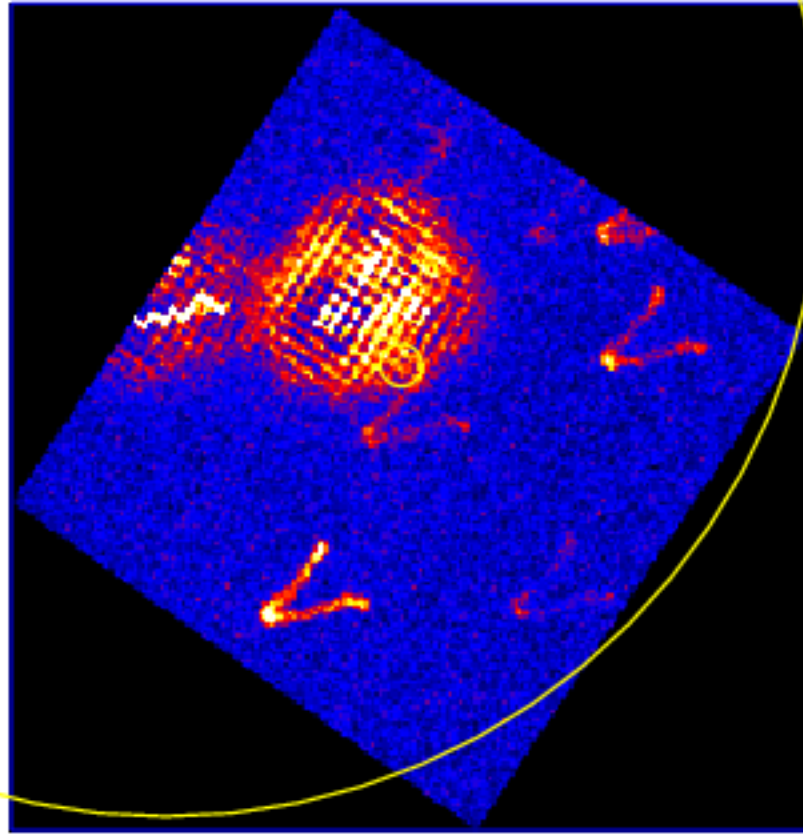

UVOT Finding Chart

OBSID 01159438000 / DATE-OBS 2023-03-11T19:55:30.0

30.0

48:00.0

30.0

34:47:00.0

30.0

46:00.0