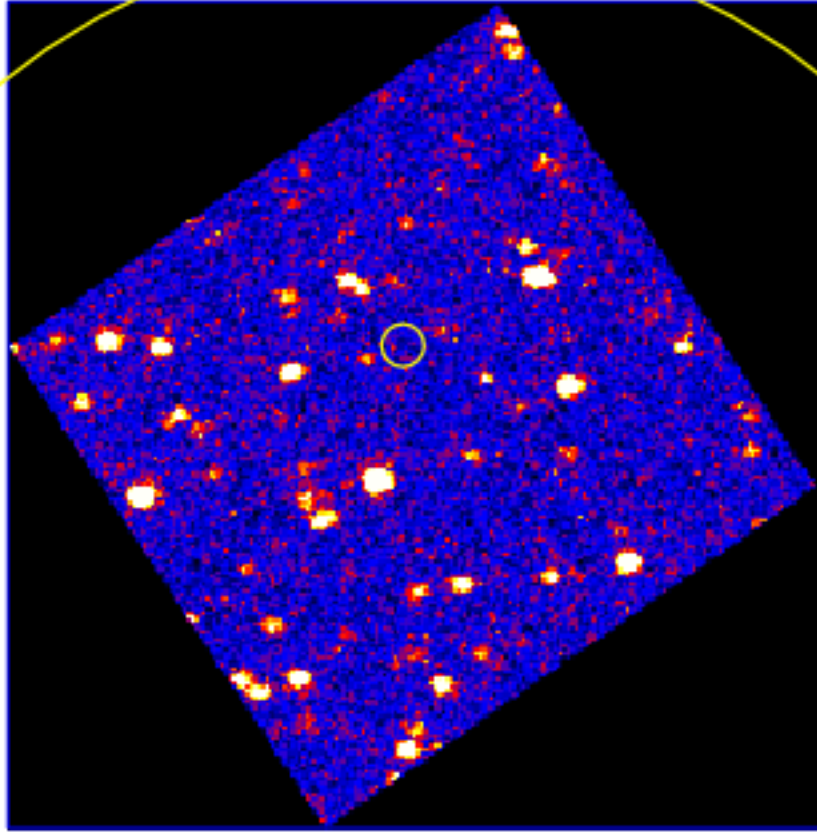

UVOT Finding Chart

OBSID 01163119000 / DATE-OBS 2023-04-05T20:03:21.1

02:30.0

03:00.0

30.0

-47:04:00.0

30.0

05:00.0

30.0

06:00.0

56.0 18:05:50.0 44.0 38.0

RA (J2000)