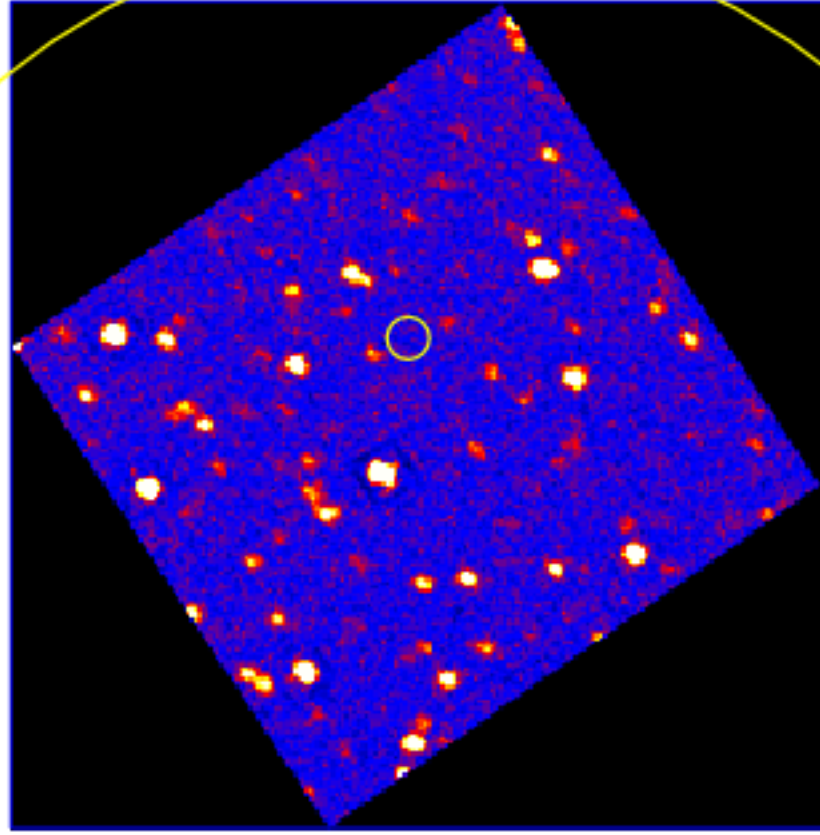

UVOT Finding Chart

OBSID 01163119000 / DATE-OBS 2023-04-05T20:13:01.0

02:30.0

03:00.0

30.0

-47:04:00.0

30.0

05:00.0

30.0

06:00.0

56.0 18:05:50.0 44.0 38.0

RA (J2000)

10

20

30

40