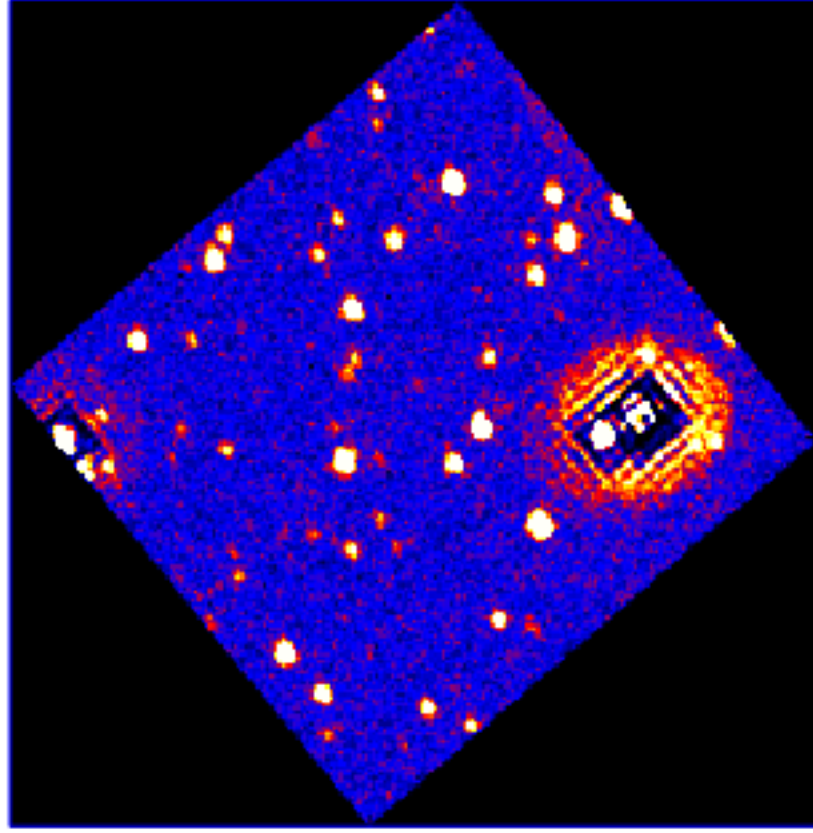

UVOT Finding Chart

OBSID 01165354000 / DATE-OBS 2023-04-23T19:23:12.2

53:30.0

54:00.0

30.0

-21:55:00.0

30.0

56:00.0