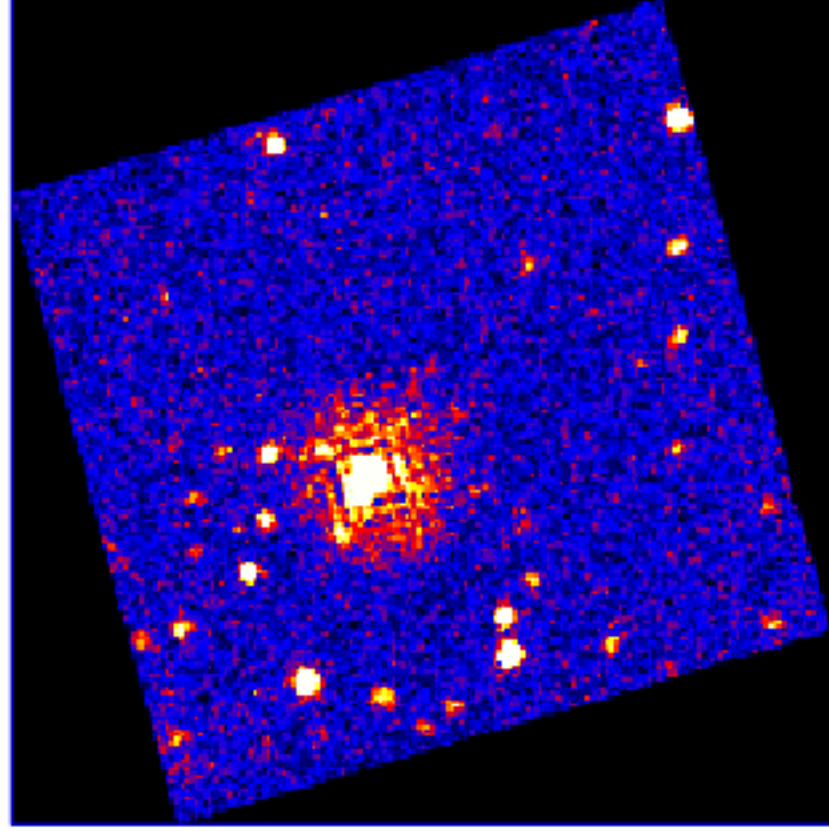

UVOT Finding Chart

OBSID 01167266001 / DATE-OBS 2023-05-06T15:40:29.1

34:00.0

30.0

44:33:00.0

30.0

32:00.0

30.0