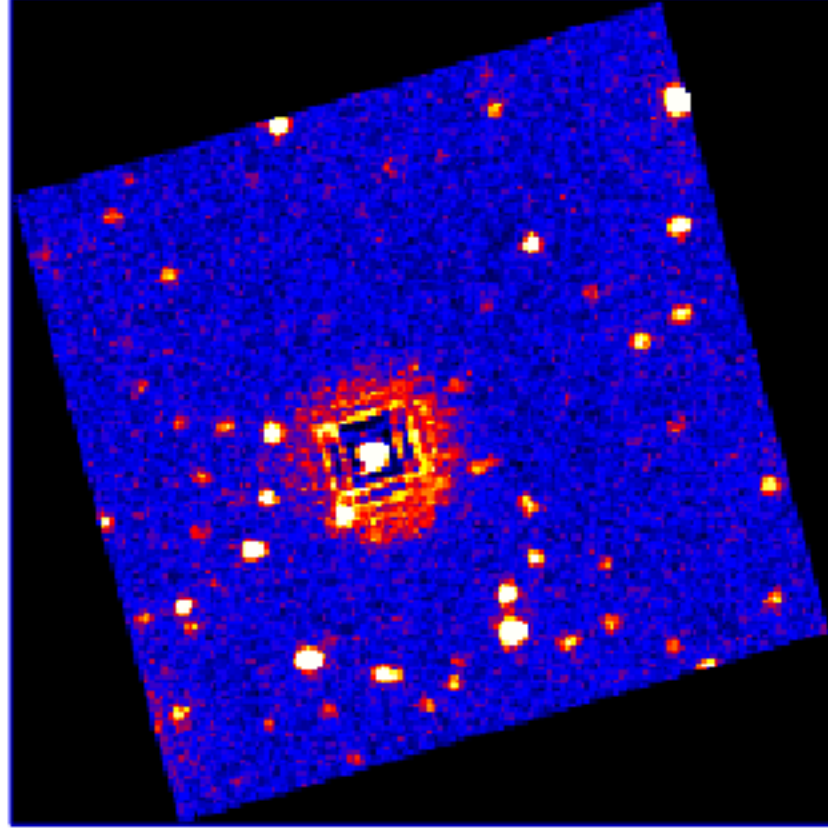

# UVOT Finding Chart

OBSID 01167266001 / DATE-OBS 2023-05-06T15:54:14.7

34:00.0

30.0

44:33:00.0

30.0

32:00.0

30.0

31:00.0

06.0

21:48:00.0

47:54.0

**RA (J2000)**

5

10

15