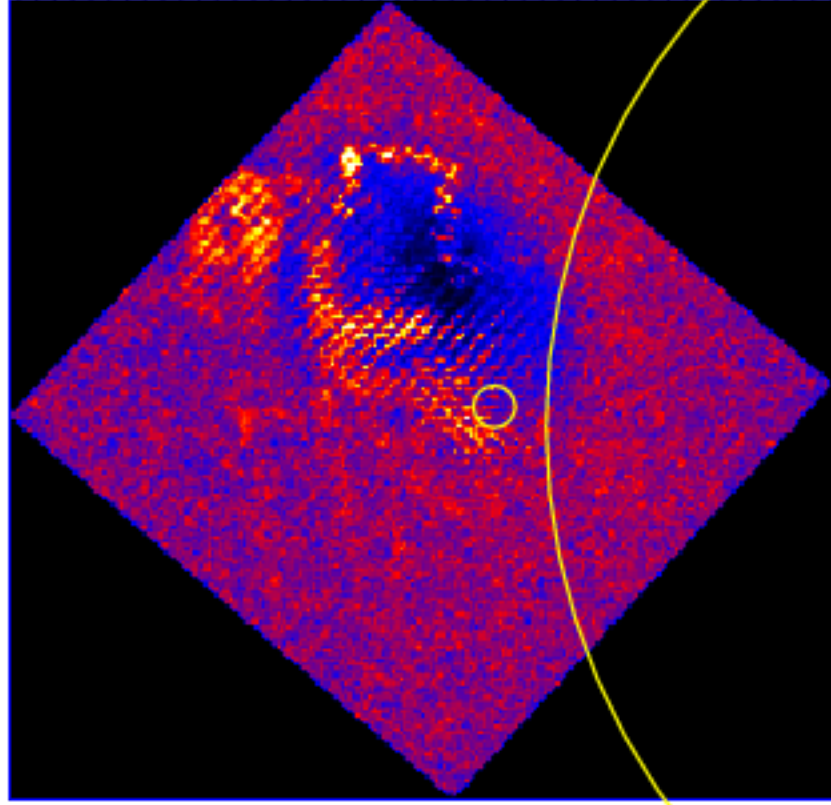

UVOT Finding Chart

OBSID 01186294000 / DATE-OBS 2023-08-20T19:31:35.7

03:30.0

04:00.0

30.0

-42:05:00.0

30.0

06:00.0

30.0

8:51:40.0 8:51:34.0 8:51:28.0

RA (J2000)

20

40

60

80

100