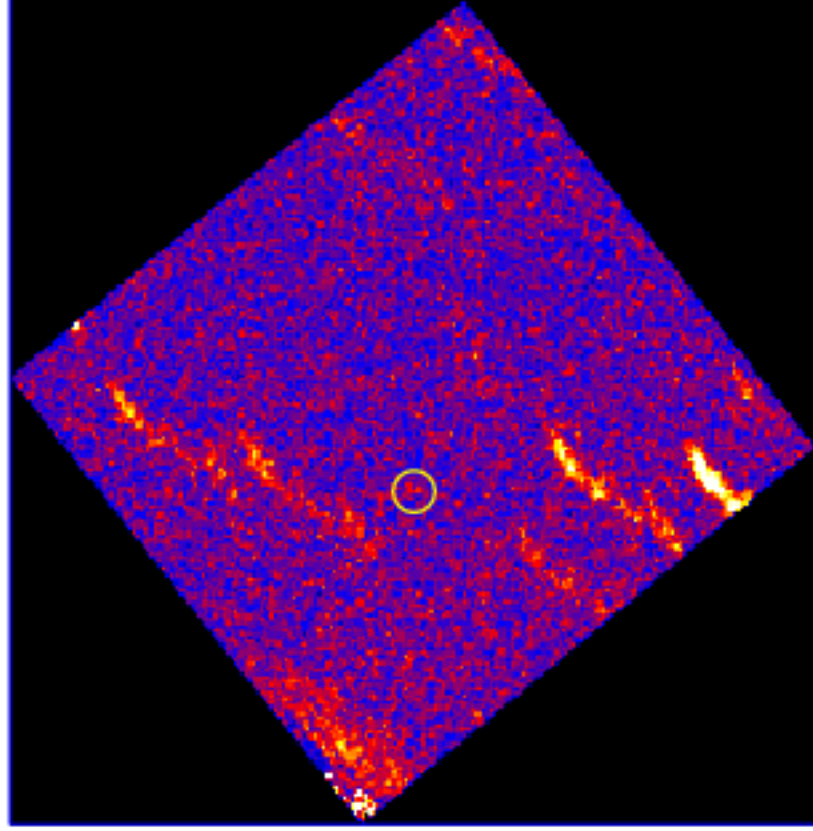

# UVOT Finding Chart

OBSID 01186295000 / DATE-OBS 2023-08-20T19:51:45.8

24:30.0

25:00.0

30.0

-17:26:00.0

30.0

27:00.0

30.0

28:00.0

18.0 14.0 16:21:10.0 06.0

RA (J2000)