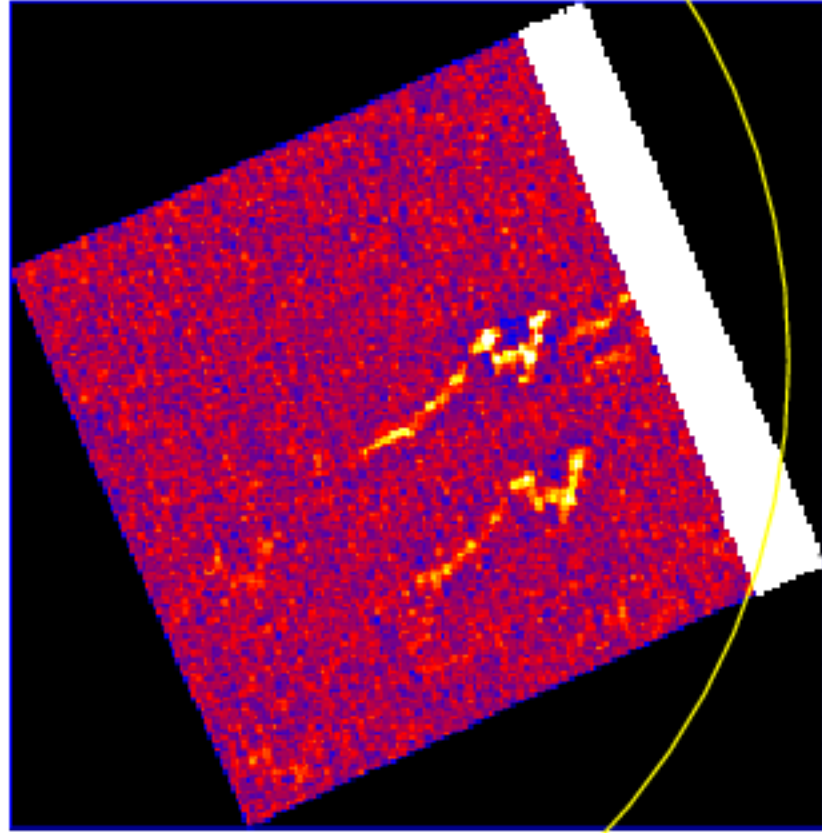

UVOT Finding Chart

OBSID 01186908000 / DATE-OBS 2023-08-24T02:39:36.9

30.0

36:00.0

30.0

21:35:00.0

30.0

34:00.0

33:30.0

14.0 5:34:10.0 06.0 02.0

RA (J2000)

0

10

20

30

40