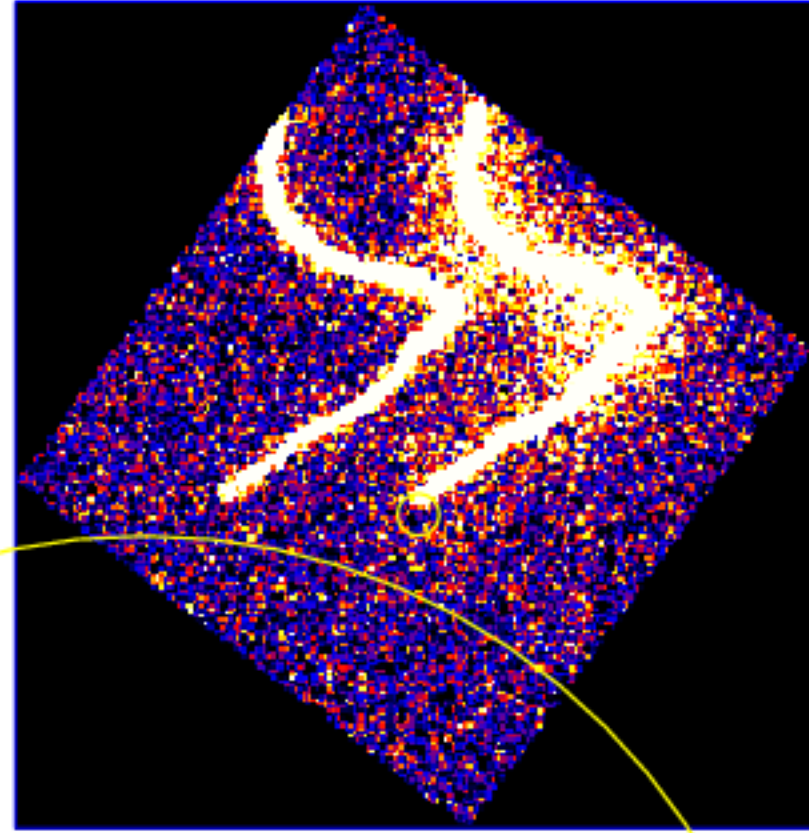

UVOT Finding Chart

OBSID 01192236000 / DATE-OBS 2023-09-16T03:16:15.8

16.0 12.0 08.0 04.0 19:56:00.0

RA (J2000)

2.5

2

1.5

1