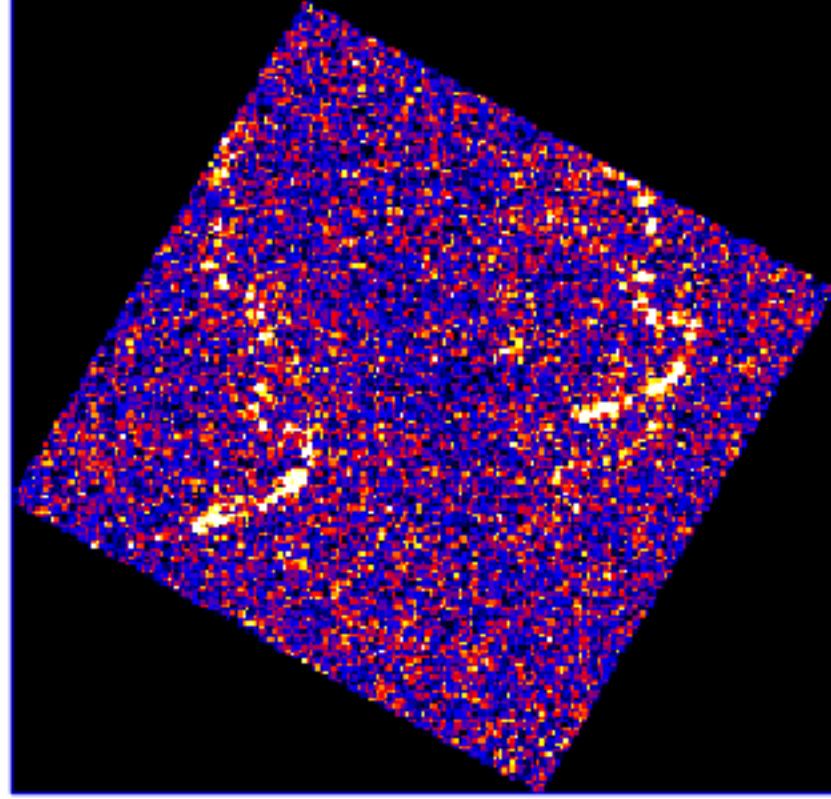

UVOT Finding Chart

OBSID 01192489000 / DATE-OBS 2023-09-18T03:30:49.2

10:06:50.0 40.0

RA (J2000)

0 0.5 1 1.5 2 2.5 3 3.5 4 4.5