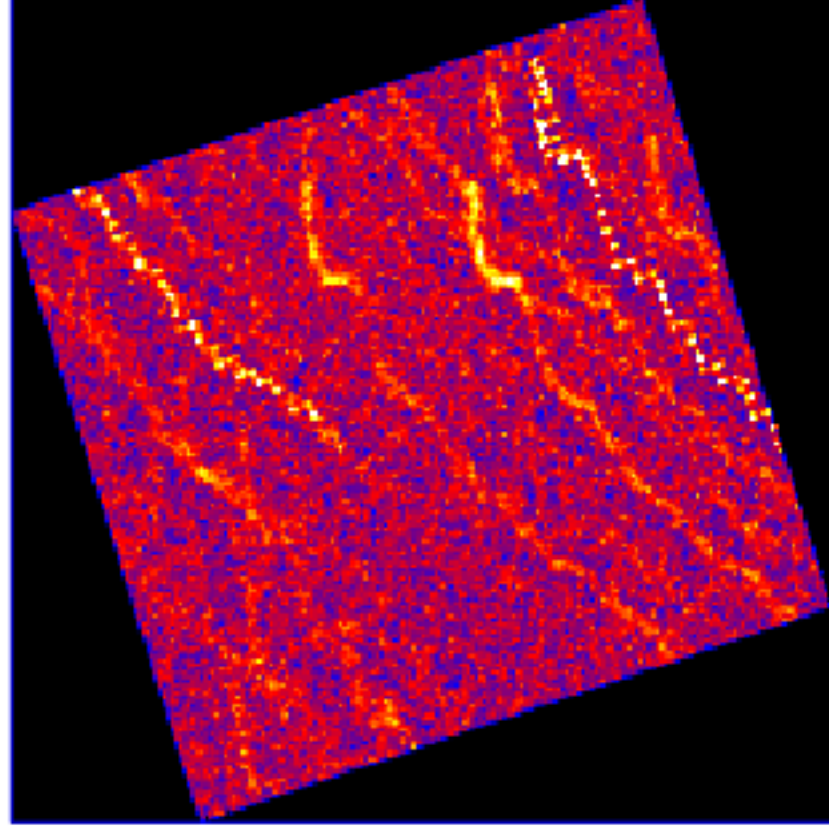

UVOT Finding Chart

OBSID 01192490000 / DATE-OBS 2023-09-18T03:48:37.8

45:00.0

30.0

-35:46:00.0

30.0

47:00.0

30.0

48.0 44.0 18:23:40.0 36.0

RA (J2000)

10

20

30

40

50

60