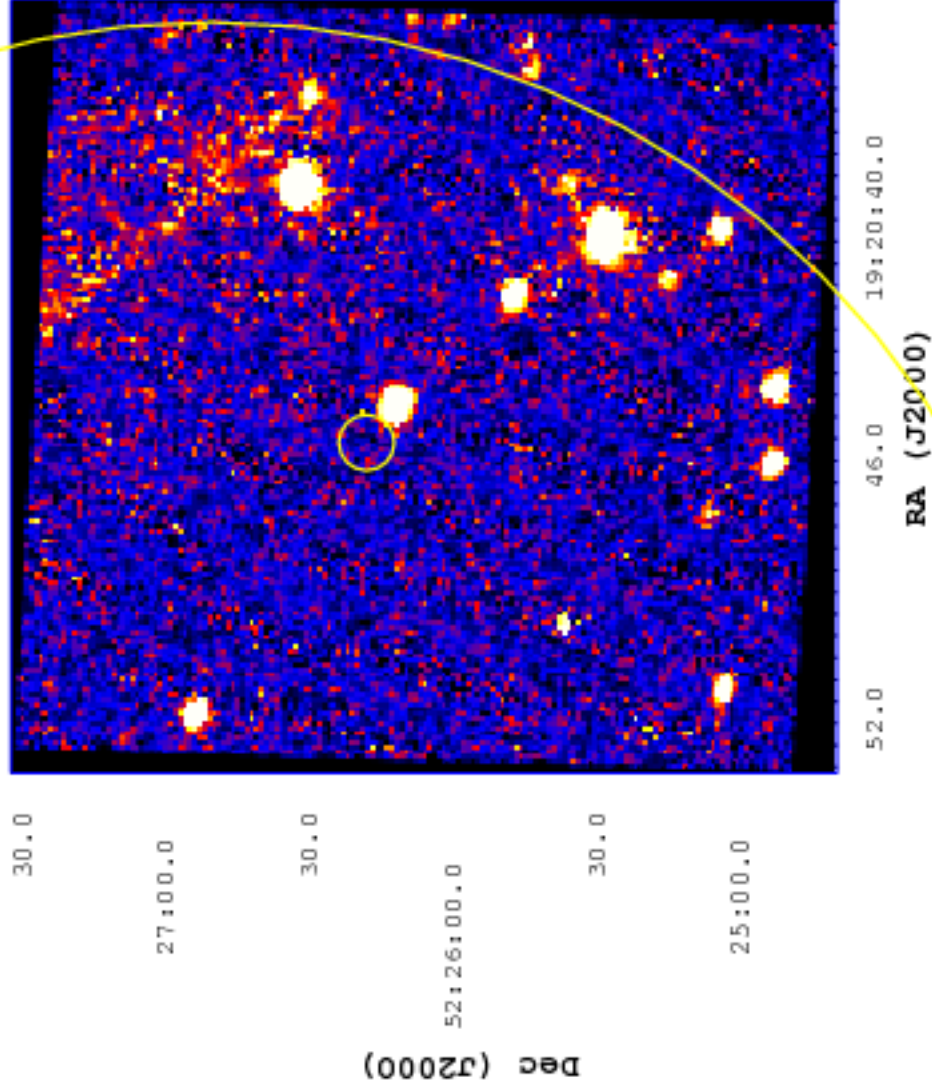

UVOT Finding Chart

OBSID 01195887000 / DATE-OBS 2023-11-11T14:20:36.6

0 1 2 3 4 5 6 7