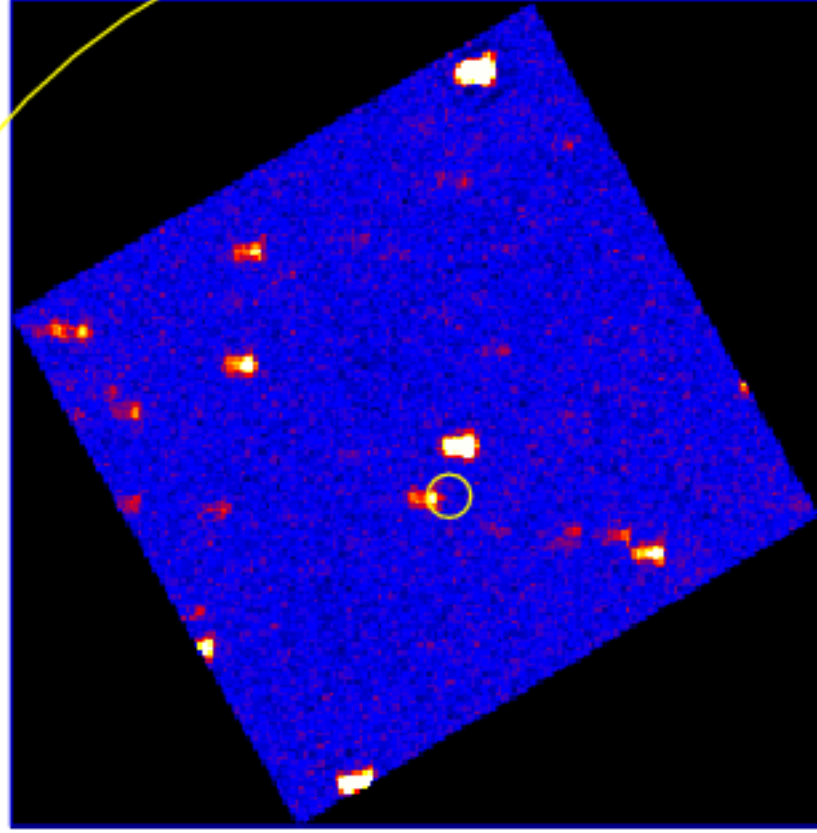

UVOT Finding Chart

OBSID 01202522000 / DATE-OBS 2023-12-15T10:33:30.6

30.0

57:40:00.0

30.0

39:00.0

30.0

38:00.0

37:30.0

0:39:00.0 38:50.0

RA (J2000)

10

20

30

40

50