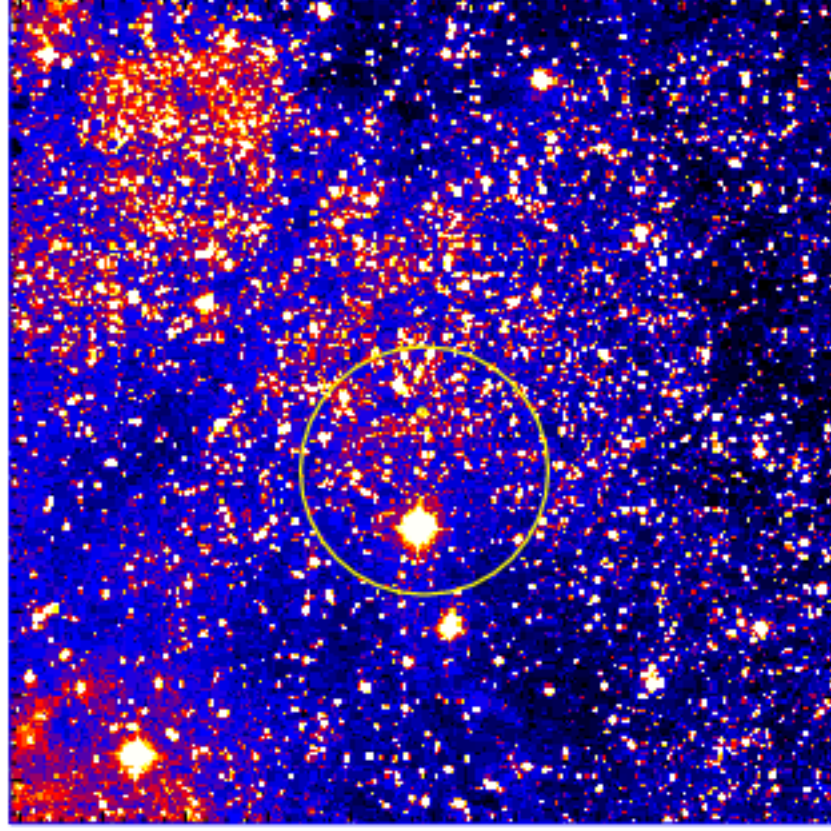

# UVOT Finding Chart

OBSID 01205110000 / DATE-OBS 2023-12-28T09:01:46.9

18:00.0  
16:00.0  
14:00.0  
12:00.0  
10:00.0  
08:00.0  
06:00.0  
04:00.0  
02:00.0  
35:00:00.0

Dec (J2000)

02:00.0 30.0 20:01:00.0 00:30.0

RA (J2000)

2500

3000

3500

4000

4500

5000

5500