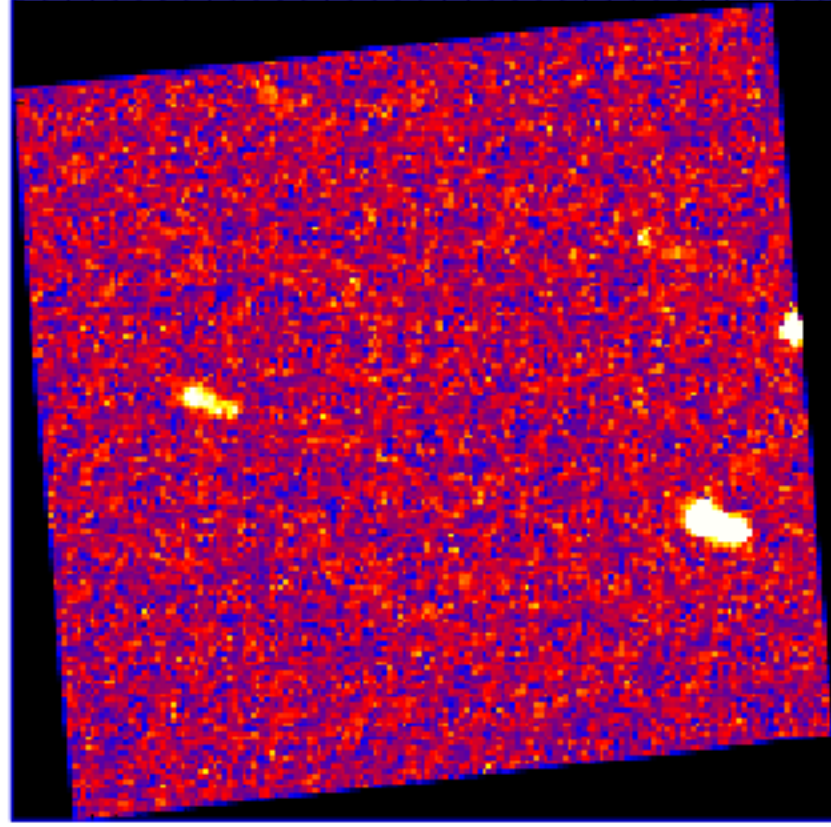

# UVOT Finding Chart

OBSID 01205708000 / DATE-OBS 2024-01-01T14:23:04.3

30.0

32:00.0

30.0

31:00.0

30.0

8:30:00.0