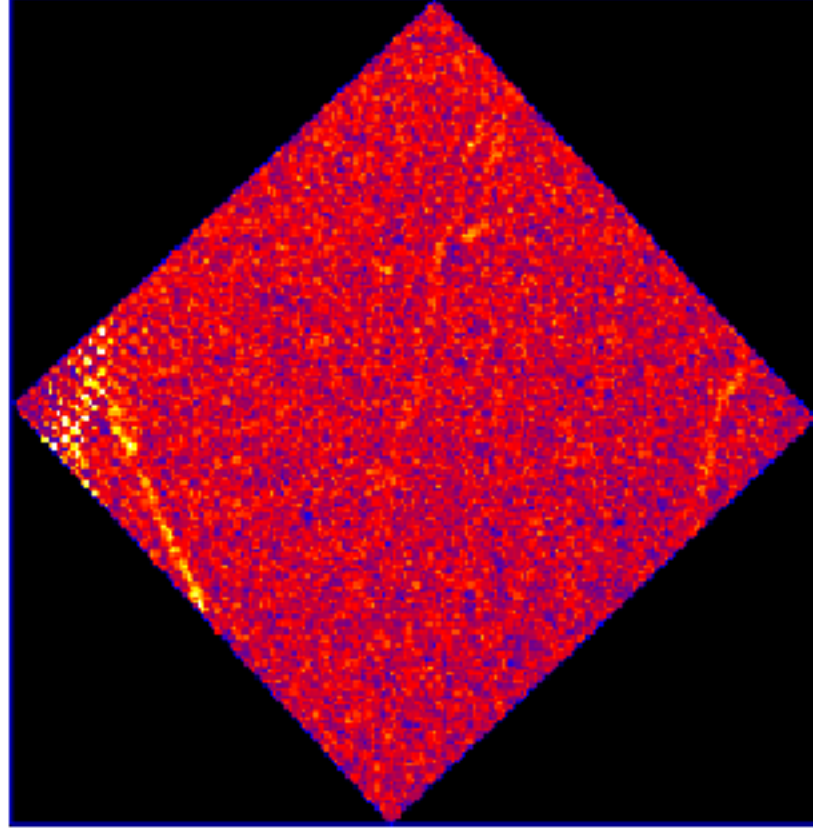

# UVOT Finding Chart

OBSID 01209369000 / DATE-OBS 2024-01-17T07:45:48.0

47:30.0

48:00.0

30.0

49:00.0

30.0

-15:50:00.0

30.0

28.0 24.0 16:21:20.0 16.0

RA (J2000)

0 10 20 30 40 50 60 70