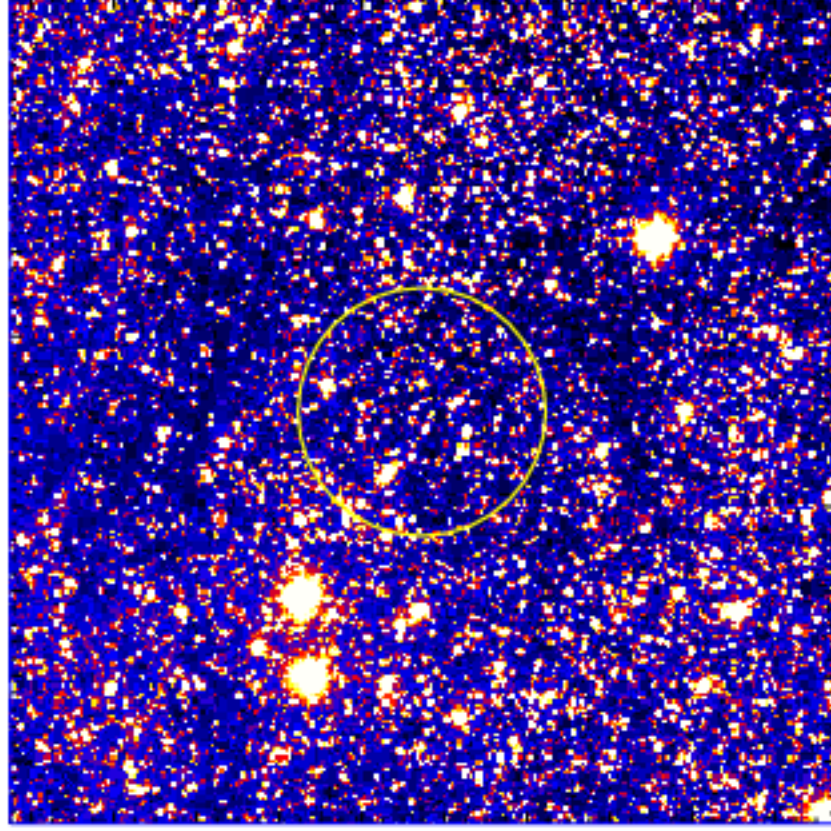

UVOT Finding Chart

OBSID 01209401000 / DATE-OBS 2024-01-17T16:14:56.9

50:00.0

48:00.0

46:00.0

44:00.0

42:00.0

34:40:00.0

38:00.0

36:00.0

34:00.0

32:00.0

19:58:00.0   30.0   57:00.0

RA (J2000)

2500

3000

3500

4000

4500

5000