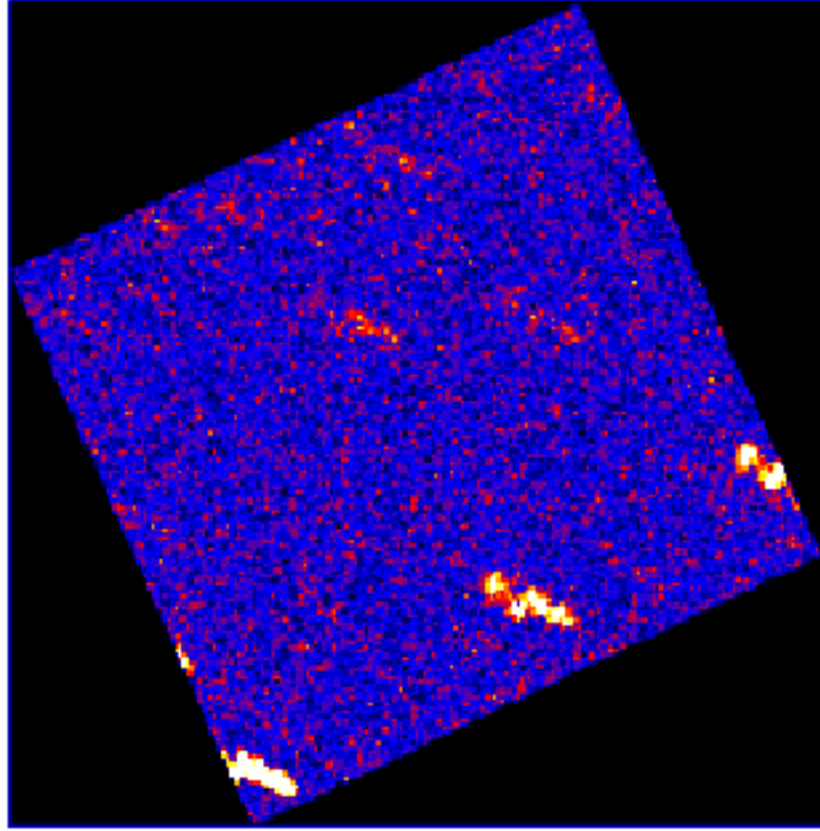

UVOT Finding Chart

OBSID 01209403000 / DATE-OBS 2024-01-17T16:49:41.4

30.0

18:00.0

30.0

22:17:00.0

30.0

16:00.0

15:30.0

54.0 5:33:50.0 46.0 42.0

RA (J2000)

14

12

10

8

6