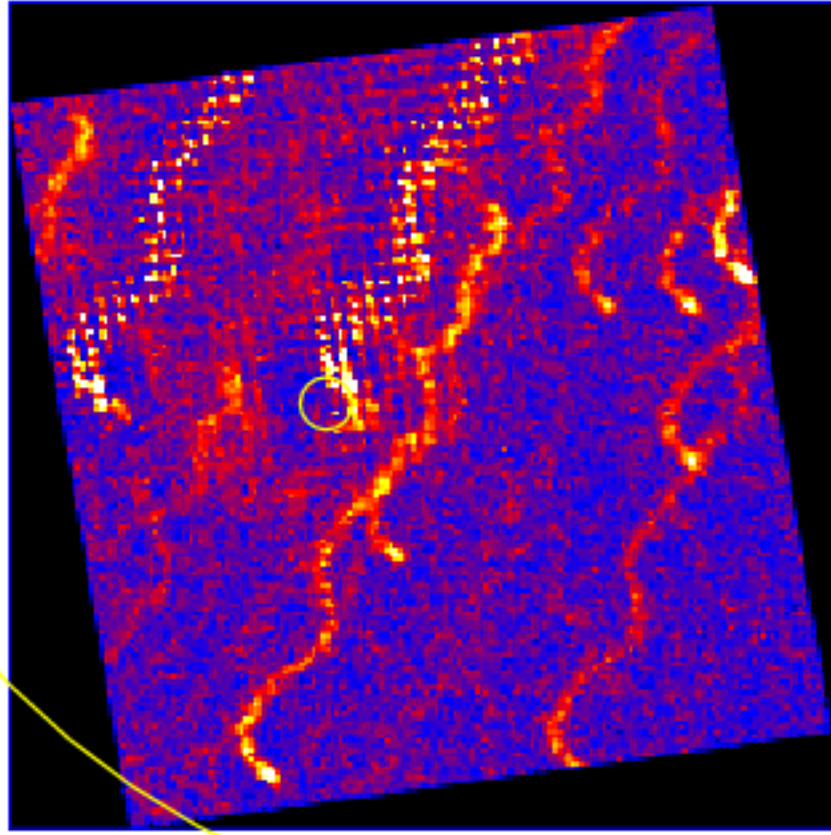

UVOT Finding Chart

OBSID 01212791000 / DATE-OBS 2024-02-03T19:26:57.8

30.0

12:00.0

30.0

11:00.0

30.0

35:10:00.0

48.0

44.0

20:00:40.0

36.0

RA (J2000)

10

20

30