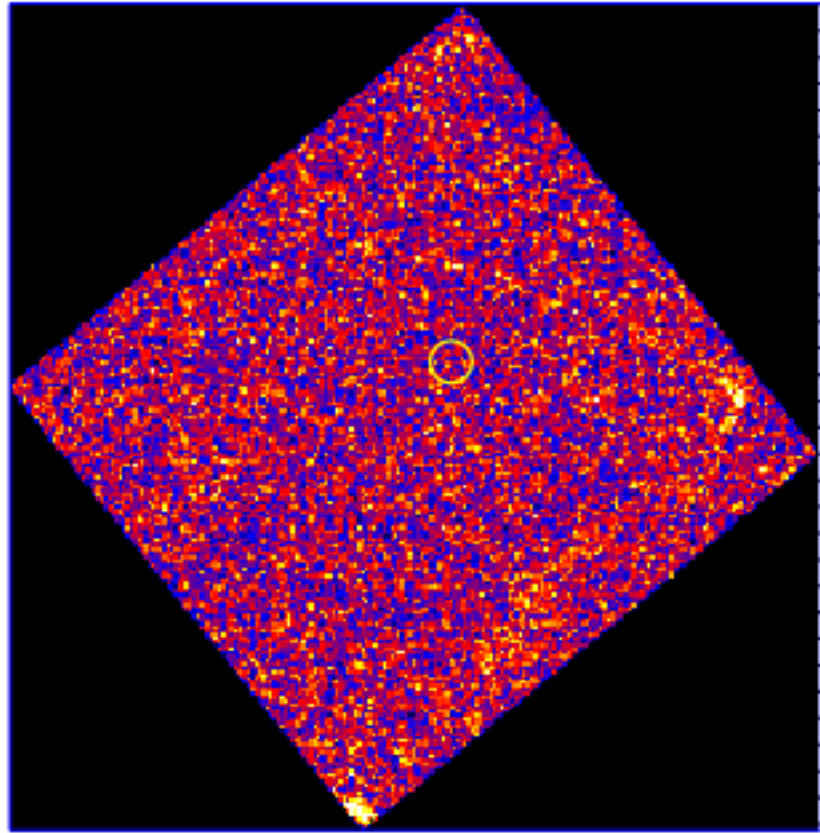

# UVOT Finding Chart

OBSID 01215859000 / DATE-OBS 2024-02-17T18:25:43.7

28:30.0

29:00.0

30.0

-15:30:00.0

30.0

31:00.0

30.0

32:00.0

24.0 16:19:20.0 16.0 12.0

RA (J2000)

2

4

6

8