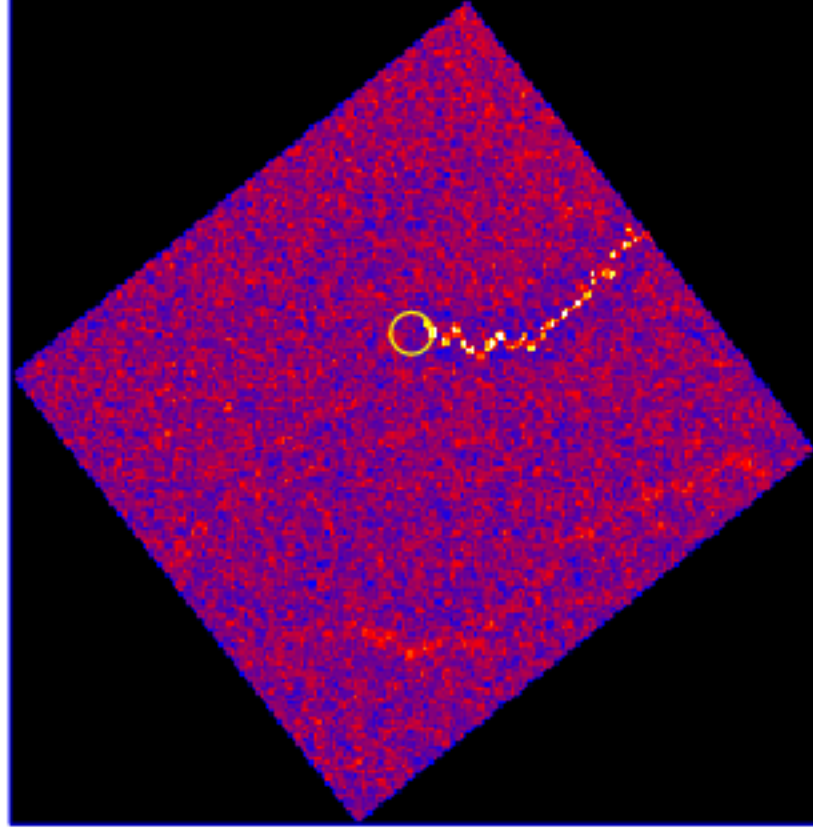

UVOT Finding Chart

OBSID 0121691000 / DATE-OBS 2024-02-22T23:53:10.9

43:30.0

44:00.0

30.0

-15:45:00.0

30.0

46:00.0