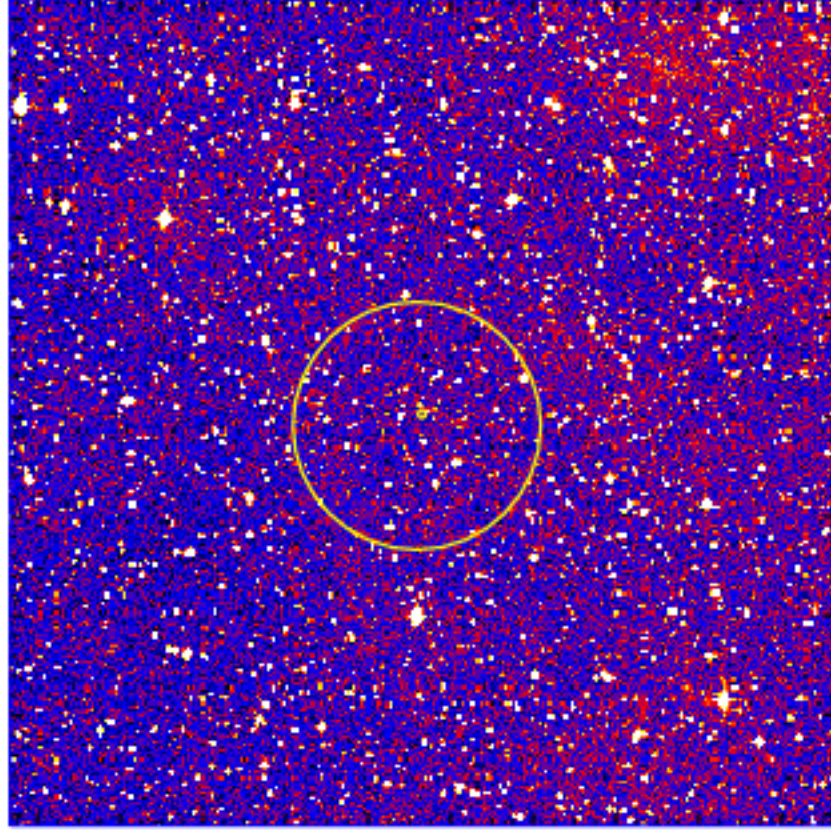

# UVOT Finding Chart

OBSID 01216910000 / DATE-OBS 2024-02-22T23:55:48.9

36:00.0

38:00.0

40:00.0

42:00.0

44:00.0

46:00.0