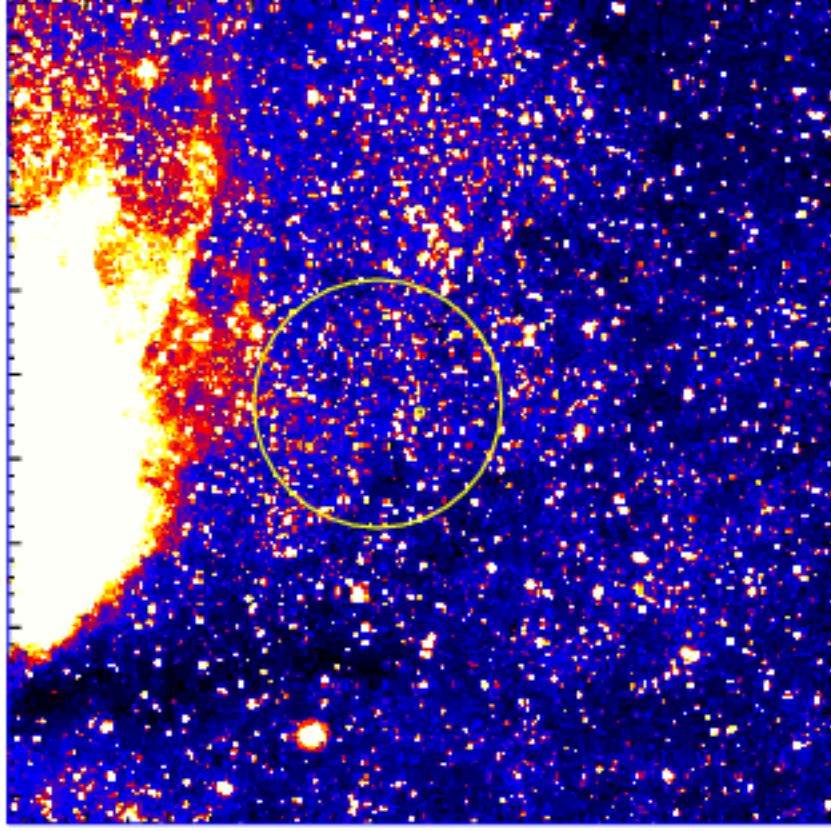

UVOT Finding Chart

OBSID 01217222000 / DATE-OBS 2024-02-24T21:54:05.2

14:00.0
12:00.0
10:00.0
08:00.0
06:00.0
04:00.0
02:00.0
35:00:00.0
58:00.0
34:56:00.0

Dec (J2000)

20:00:30.0 19:59:50.0 19:59:10.0

RA (J2000)