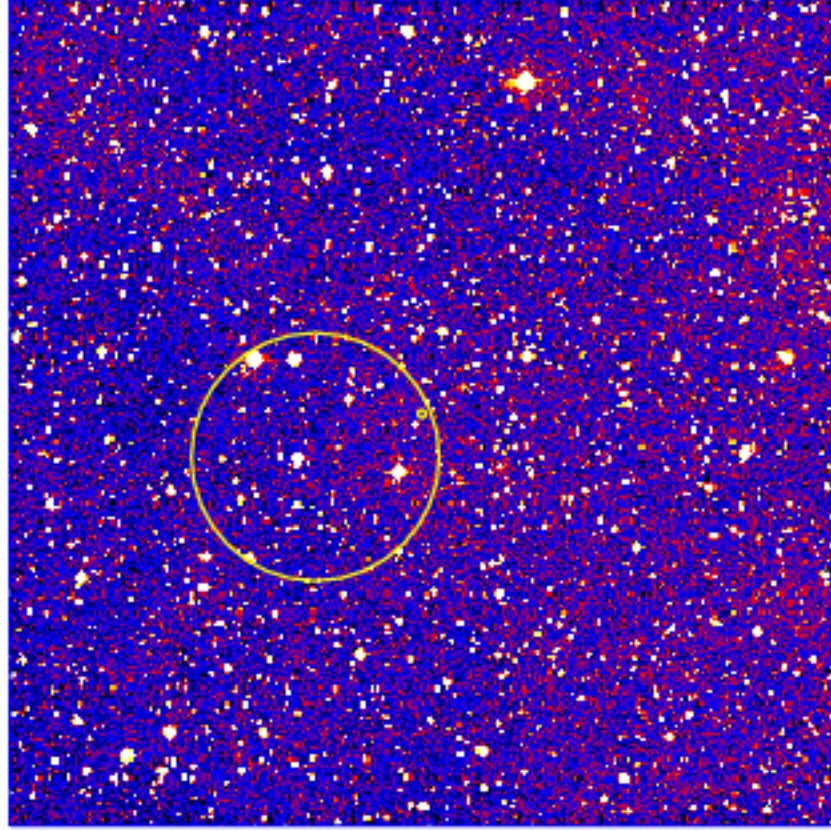

UVOT Finding Chart

OBSID 01217729000 / DATE-OBS 2024-02-27T04:49:54.7

30:00.0
32:00.0
34:00.0
36:00.0
38:00.0
-15:40:00.0
42:00.0
44:00.0
46:00.0
48:00.0

22:00.0 40.0 20.0 16:21:00.0

RA (J2000)

5000

5500

6000