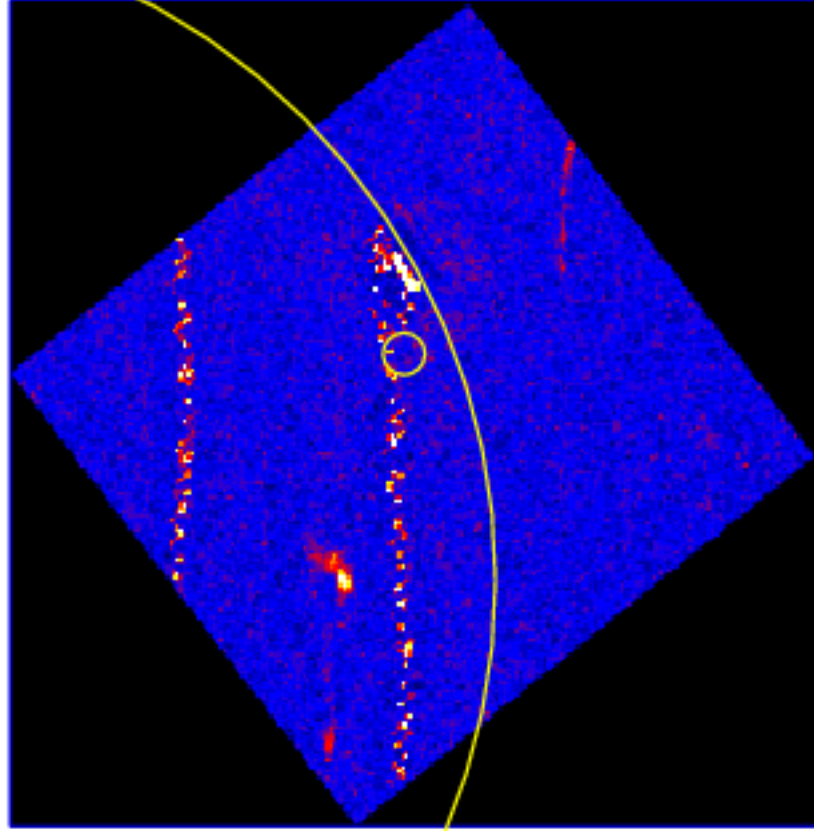

UVOT Finding Chart

OBSID 01217729000 / DATE-OBS 2024-02-27T04:49:54.7

38:00.0

30.0

39:00.0

30.0

-15:40:00.0

30.0