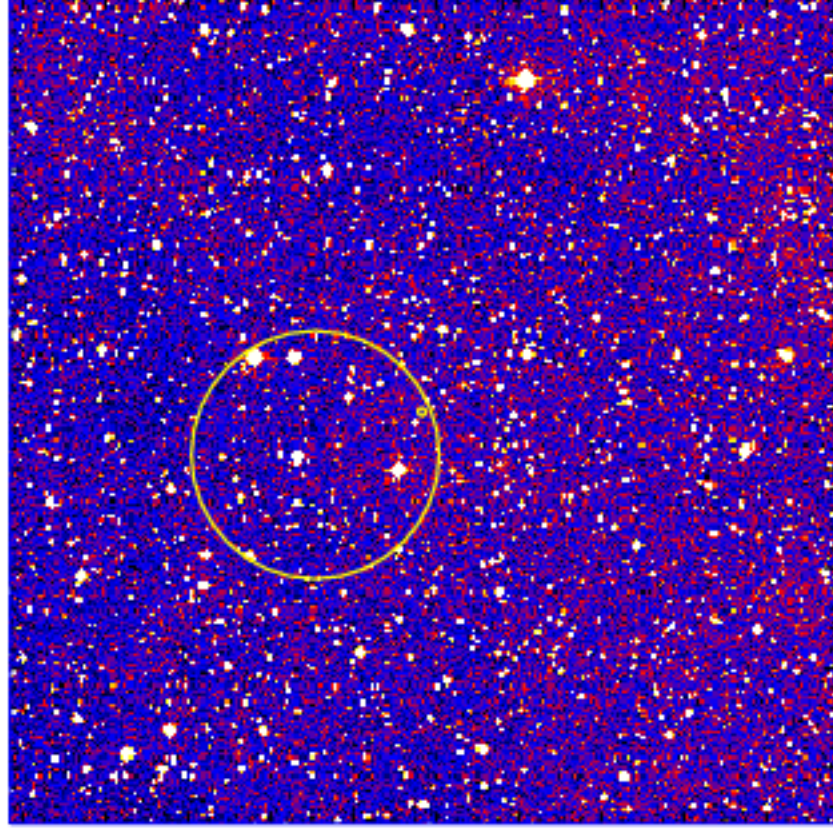

# UVOT Finding Chart

OBSID 01217729000 / DATE-OBS 2024-02-27T04:52:33.2

30:00.0  
32:00.0  
34:00.0  
36:00.0  
38:00.0  
-15:40:00.0  
42:00.0  
44:00.0  
46:00.0  
48:00.0

22:00.0 40.0 20.0 16:21:00.0

RA (J2000)