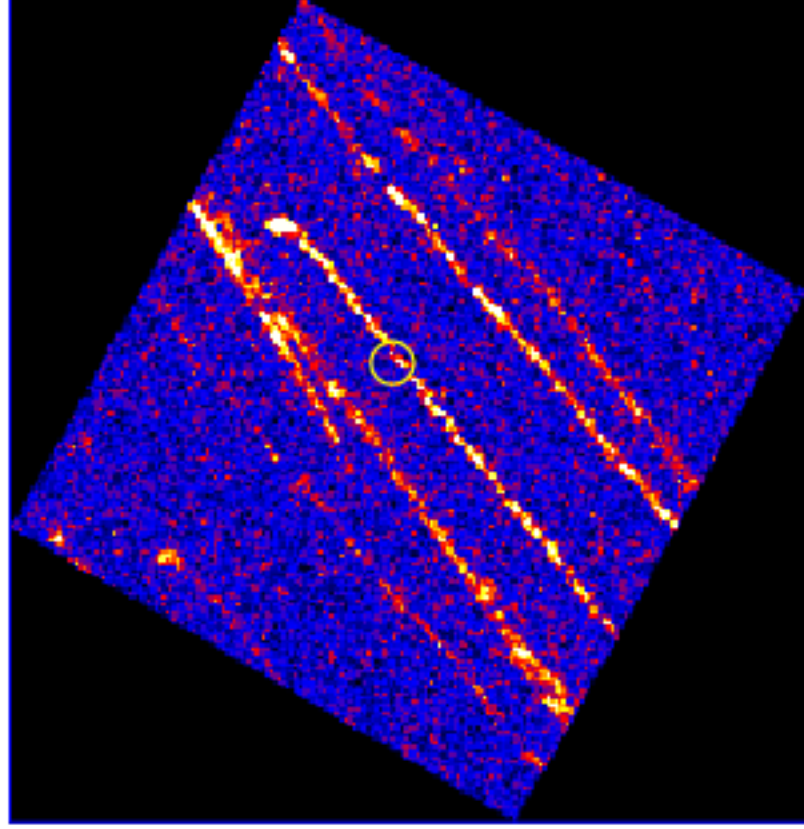

UVOT Finding Chart

OBSID 01218967000 / DATE-OBS 2024-03-06T12:24:47.4

17:00.0

30.0

35:16:00.0

30.0

15:00.0

30.0

14:00.0

22.0 18.0 14.0 19:57:10.0 06.0

RA (J2000)