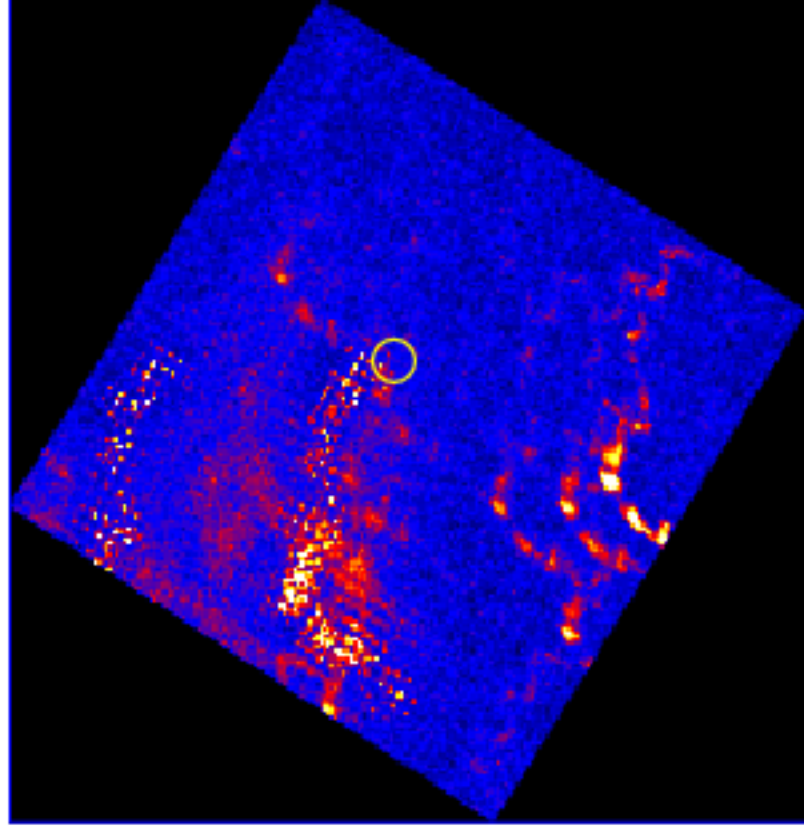

UVOT Finding Chart

OBSID 01219325000 / DATE-OBS 2024-03-09T14:33:00.2

35:10:00.0

30.0

09:00.0

30.0

08:00.0

30.0