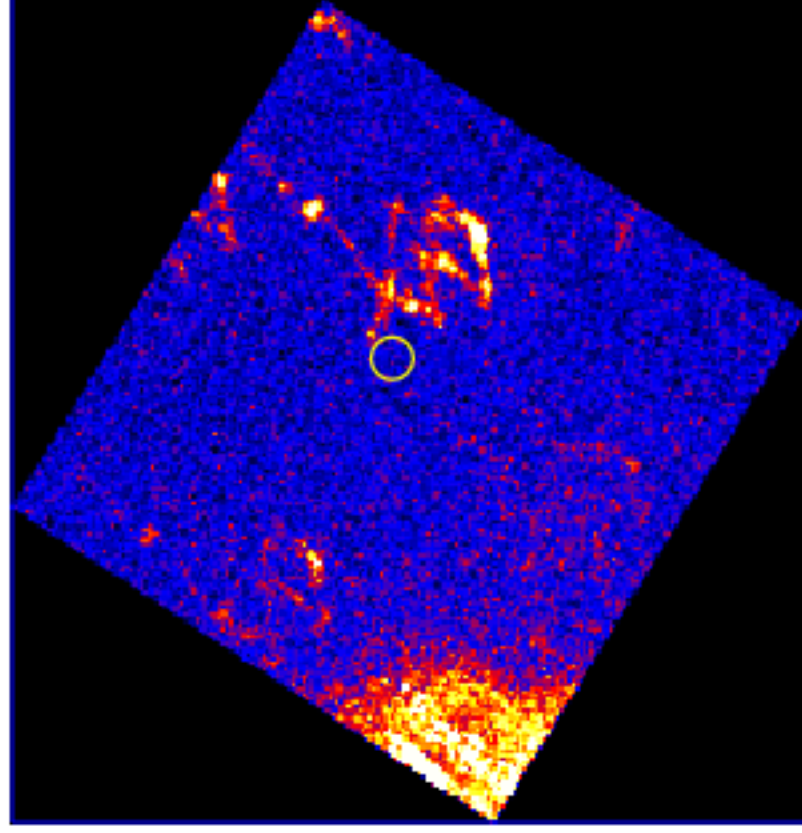

UVOT Finding Chart

OBSID 01219325000 / DATE-OBS 2024-03-09T14:35:38.3

Dec (J2000)

35:10:00.0
30.0
09:00.0
30.0
08:00.0
30.0
07:00.0

24.0 19:59:20.0 16.0 12.0 08.0
RA (J2000)