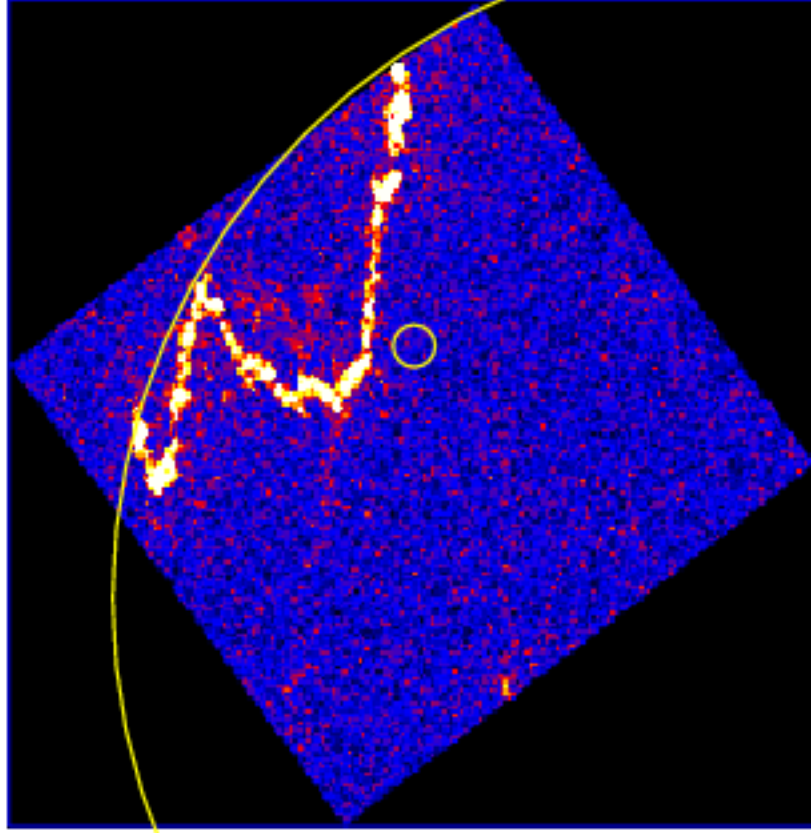

UVOT Finding Chart

OBSID 01219994000 / DATE-OBS 2024-03-14T00:17:36.3

10:30.0
11:00.0
30.0
-16:12:00.0
30.0
13:00.0
30.0

06.0 16:19:00.0

RA (J2000)

2 4 6 8 10 12 14 16