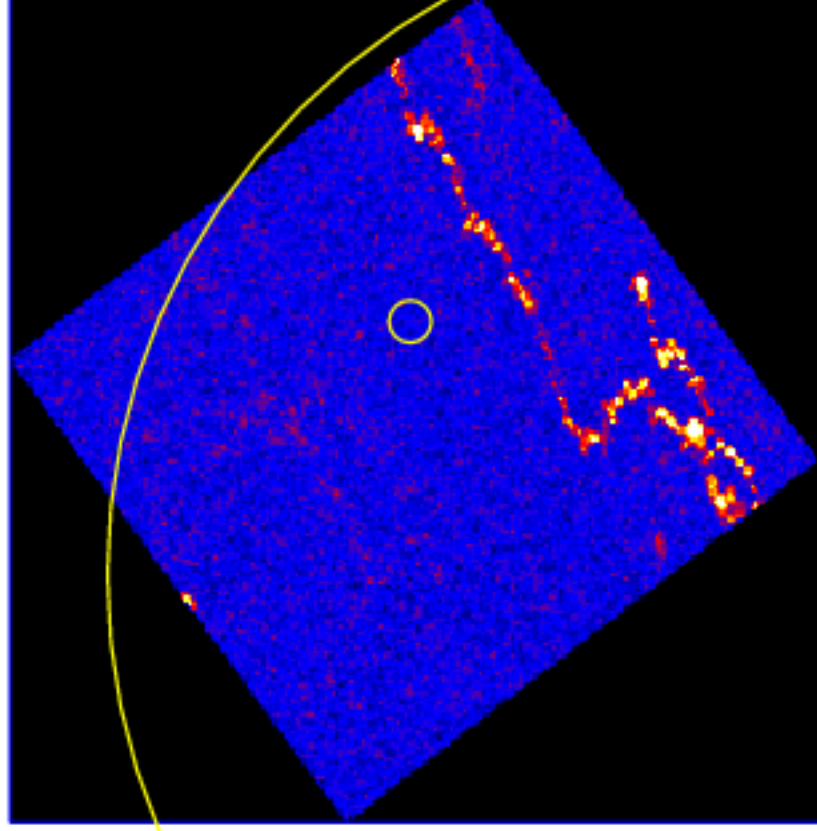

UVOT Finding Chart

OBSID 01219994000 / DATE-OBS 2024-03-14T00:26:49.7

10:30.0

11:00.0

30.0

-16:12:00.0

30.0

13:00.0