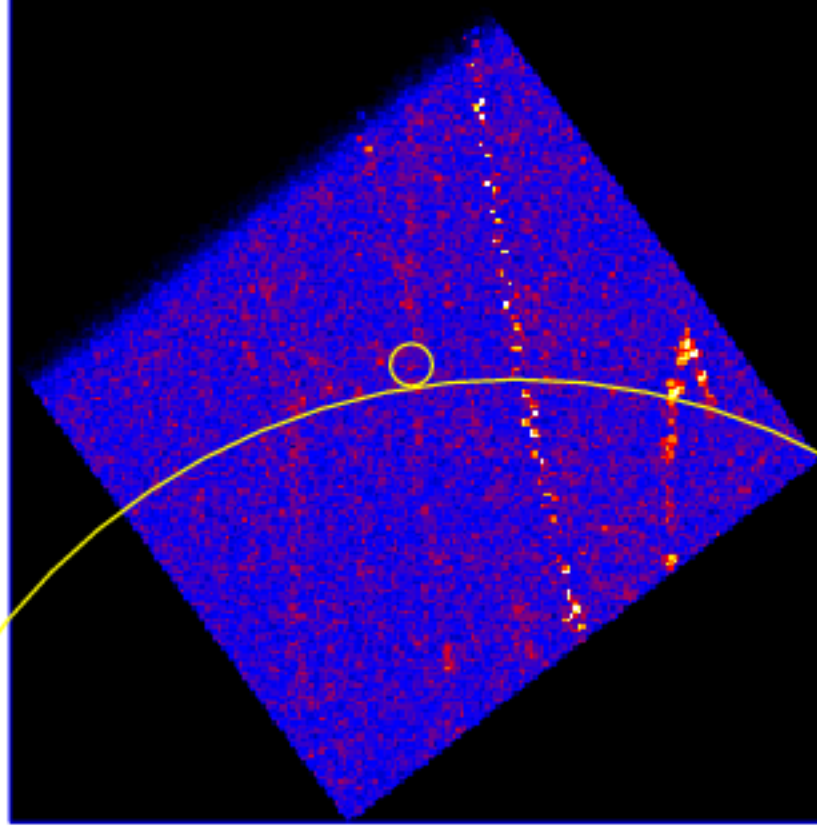

# UVOT Finding Chart

OBSID 01220091000 / DATE-OBS 2024-03-14T22:37:42.0

21:30.0

22:00.0

30.0

-15:23:00.0

30.0

24:00.0

30.0

16:15:06.0

16:15:00.0

14:54.0

RA (J2000)

10

20

30